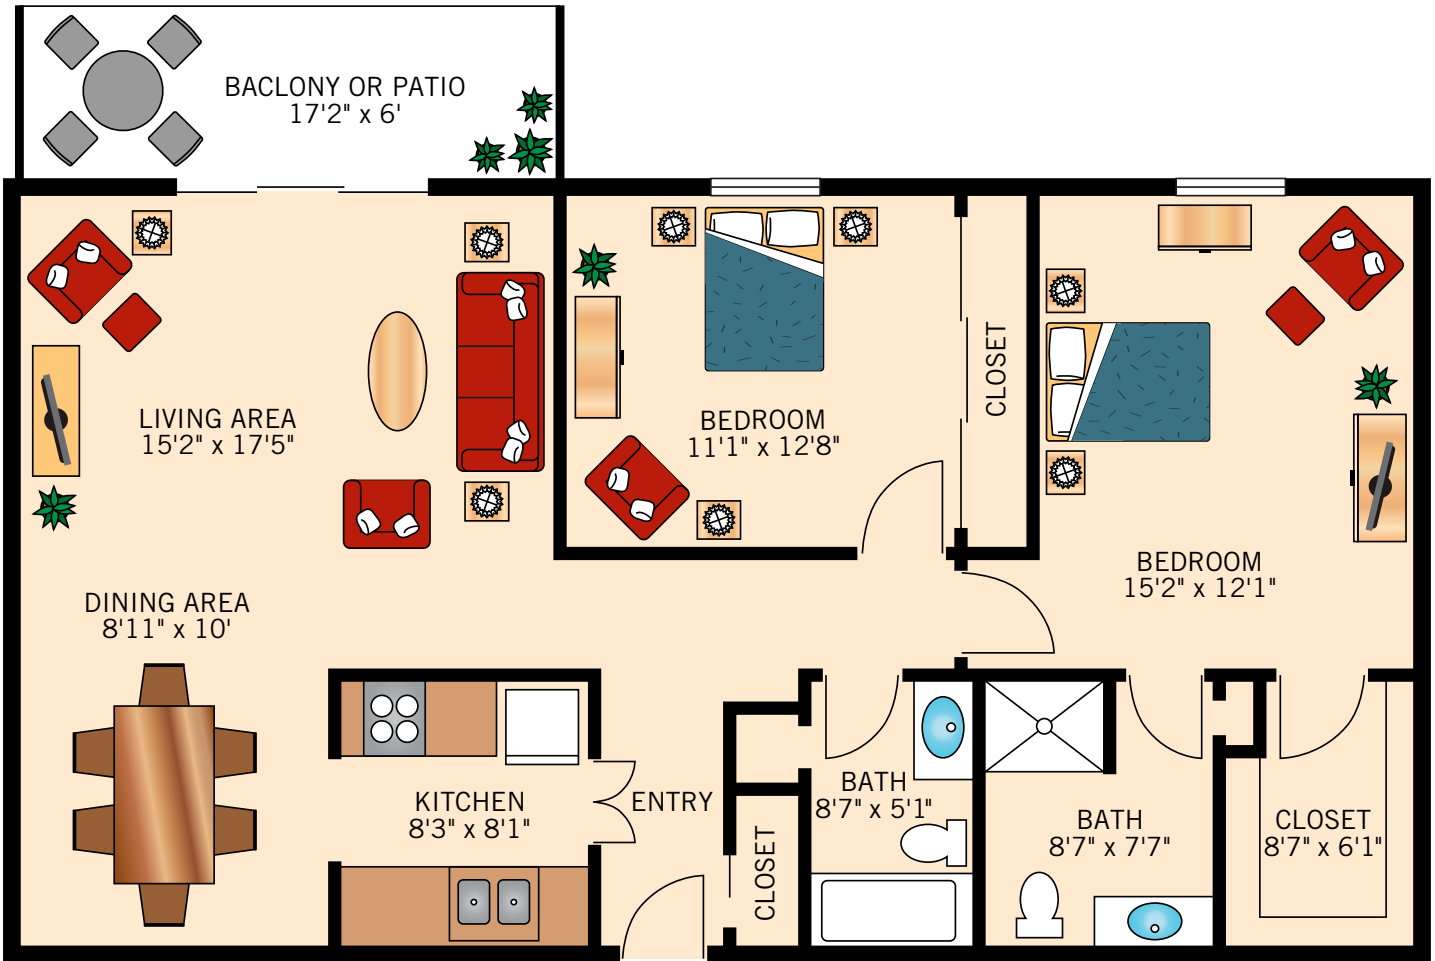

THE ARROWHEAD
ONE BEDROOM
690 Square Feet

Floor plans are not to scale and are shown for comparative purposes only.
Actual apartment floor plans may have minor variations.

THE MONTAÑA
TWO BEDROOM
940 Square Feet

Floor plans are not to scale and are shown for comparative purposes only.
Actual apartment floor plans may have minor variations.

THE SANTA ROSA
TWO BEDROOM
1,140 Square Feet

Floor plans are not to scale and are shown for comparative purposes only.
Actual apartment floor plans may have minor variations.

THE SAN JACINTO
TWO BEDROOM
1,140 Square Feet

Floor plans are not to scale and are shown for comparative purposes only.
Actual apartment floor plans may have minor variations.

THE SAN GORGONIO
TWO BEDROOM
1,140 Square Feet

Floor plans are not to scale and are shown for comparative purposes only.
Actual apartment floor plans may have minor variations.