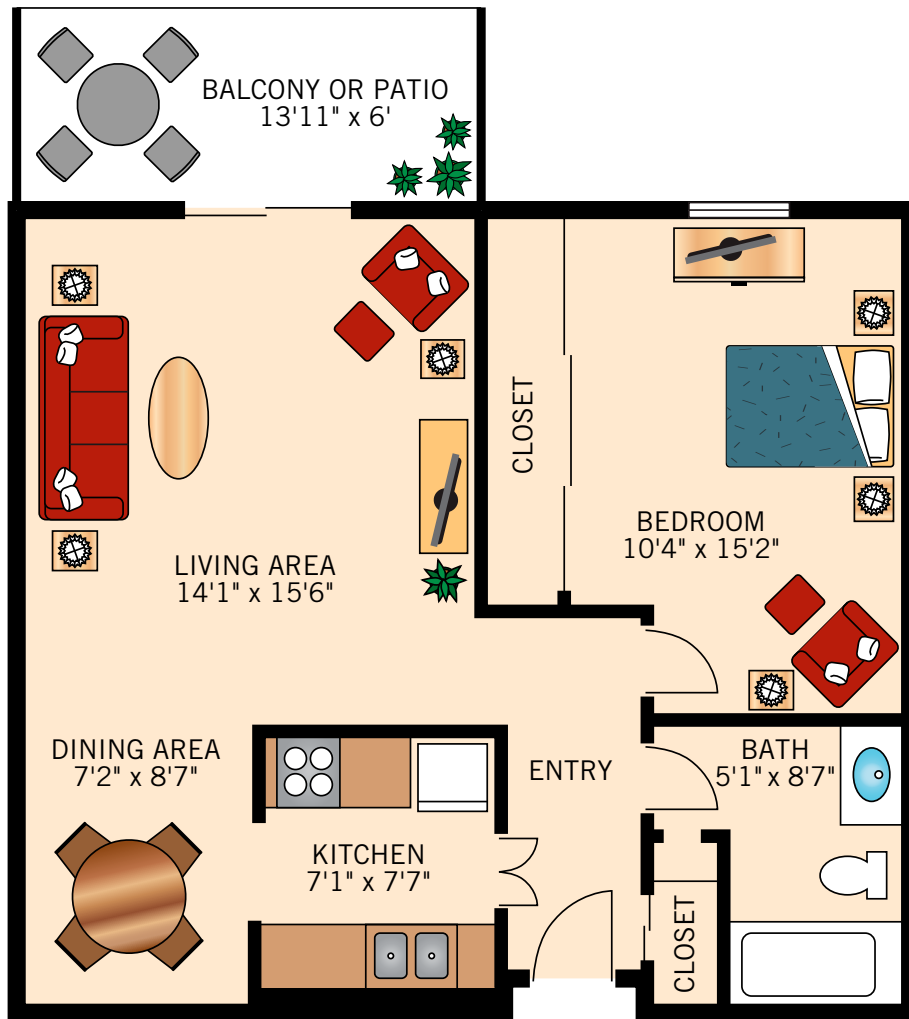

THE ARROWHEAD
ONE BEDROOM
690 Square Feet

Floor plans are not to scale and are shown for comparative purposes only.
Actual apartment floor plans may have minor variations.

THE MONTAÑA
TWO BEDROOM
940 Square Feet

Floor plans are not to scale and are shown for comparative purposes only.
Actual apartment floor plans may have minor variations.

THE SANTA ROSA
TWO BEDROOM
1,140 Square Feet

Floor plans are not to scale and are shown for comparative purposes only.
Actual apartment floor plans may have minor variations.

THE SAN JACINTO
TWO BEDROOM
1,140 Square Feet

Floor plans are not to scale and are shown for comparative purposes only.
Actual apartment floor plans may have minor variations.

THE SAN GORGONIO
TWO BEDROOM
1,140 Square Feet

Floor plans are not to scale and are shown for comparative purposes only.
Actual apartment floor plans may have minor variations.