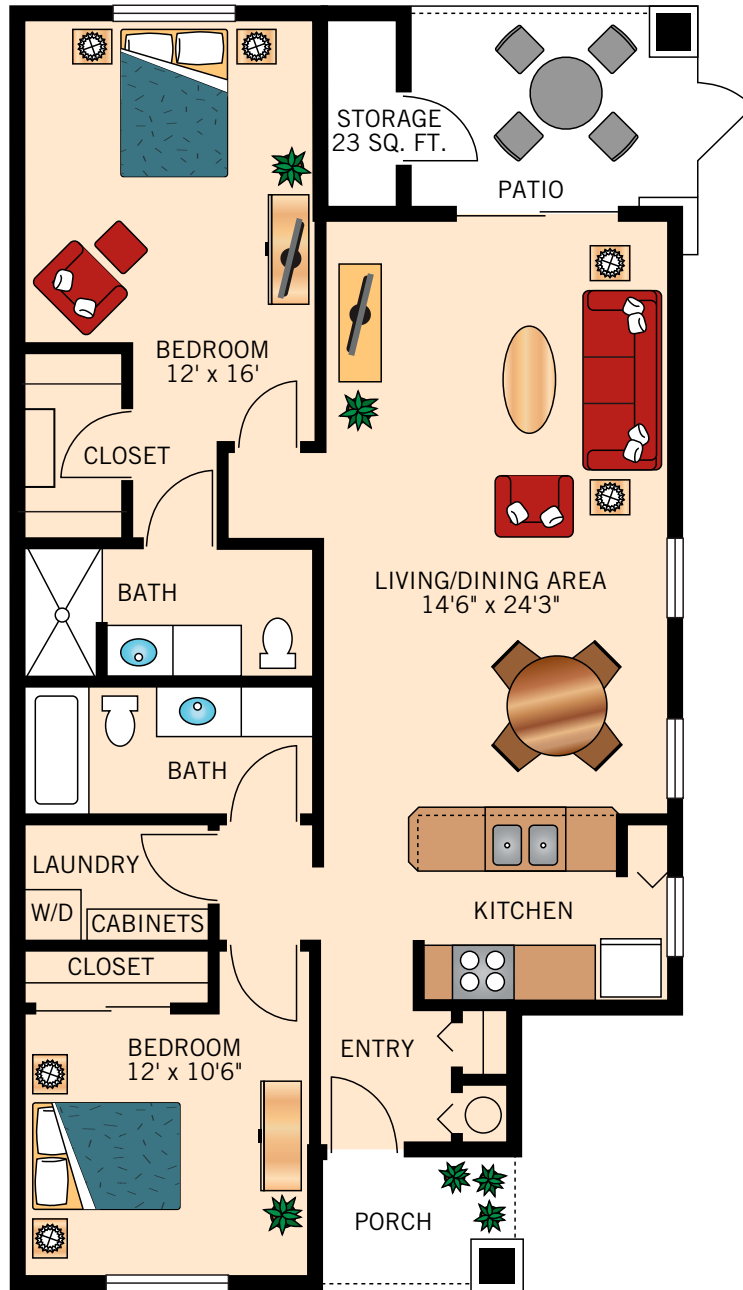

THE VERBENA
ONE BEDROOM
950 Square Feet

Floor plans are not to scale and are shown for comparative purposes only.
Actual apartment floor plans may have minor variations.

THE HIBISCUS
TWO BEDROOM
1,200 Square Feet

Floor plans are not to scale and are shown for comparative purposes only.
Actual apartment floor plans may have minor variations.

THE PRIMROSE
TWO BEDROOM
1,200 Square Feet

Floor plans are not to scale and are shown for comparative purposes only.
Actual apartment floor plans may have minor variations.

THE JASMINE
TWO BEDROOM
1,200 Square Feet

Floor plans are not to scale and are shown for comparative purposes only.
Actual apartment floor plans may have minor variations.