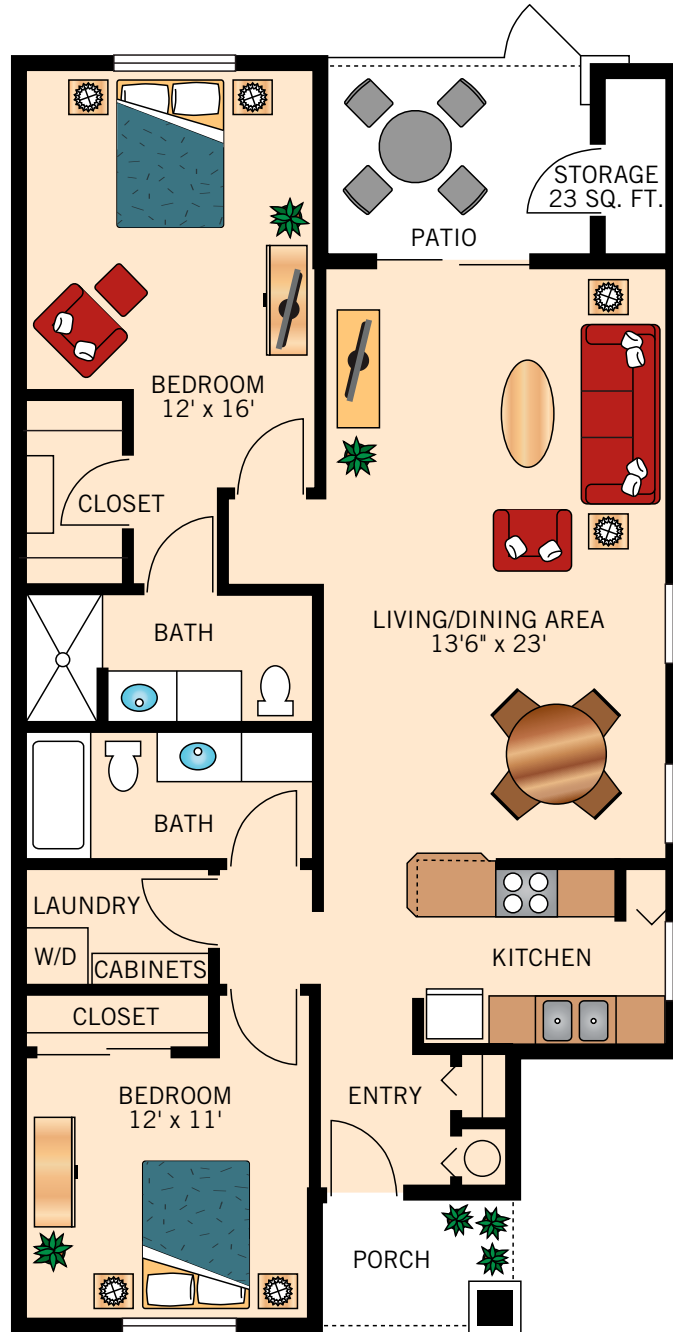

THE VERBENA
ONE BEDROOM
950 Square Feet

Floor plans are not to scale and are shown for comparative purposes only.
Actual apartment floor plans may have minor variations.

THE HIBISCUS
TWO BEDROOM
1,200 Square Feet

Floor plans are not to scale and are shown for comparative purposes only.
Actual apartment floor plans may have minor variations.

THE PRIMROSE
TWO BEDROOM
1,200 Square Feet

Floor plans are not to scale and are shown for comparative purposes only.
Actual apartment floor plans may have minor variations.

THE JASMINE
TWO BEDROOM
1,200 Square Feet

Floor plans are not to scale and are shown for comparative purposes only.
Actual apartment floor plans may have minor variations.