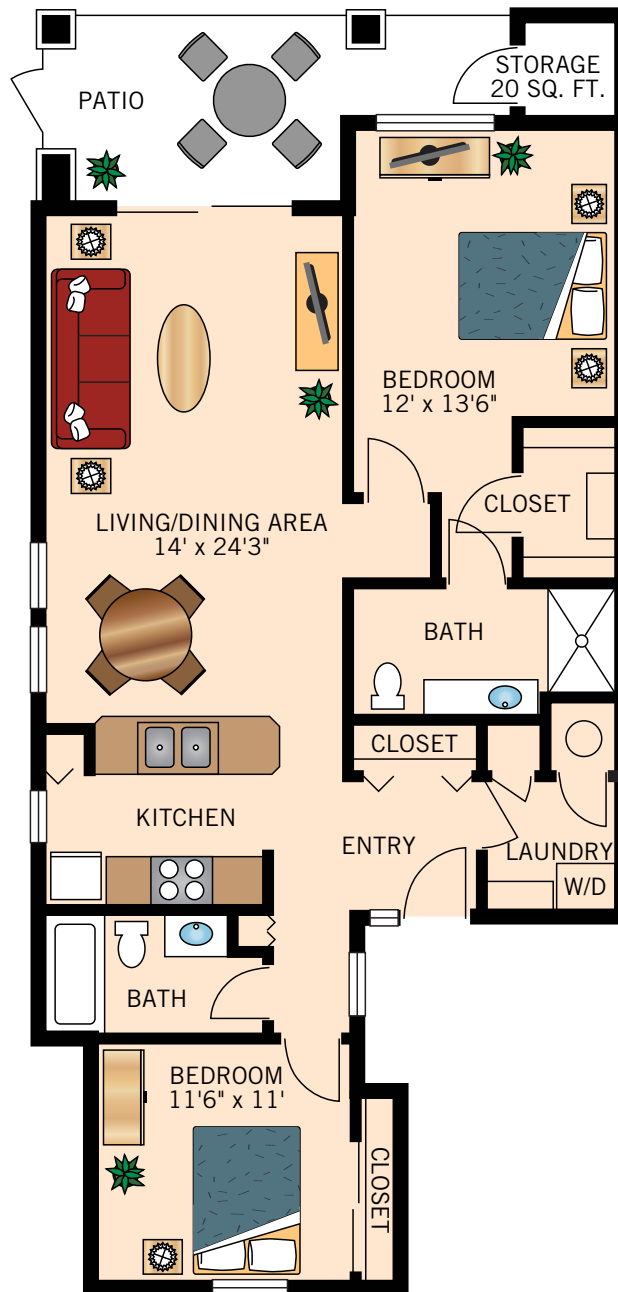

THE VERBENA
ONE BEDROOM
950 Square Feet

Floor plans are not to scale and are shown for comparative purposes only.
Actual apartment floor plans may have minor variations.

THE HIBISCUS
TWO BEDROOM
1,200 Square Feet

Floor plans are not to scale and are shown for comparative purposes only.
Actual apartment floor plans may have minor variations.

THE PRIMROSE
TWO BEDROOM
1,200 Square Feet

Floor plans are not to scale and are shown for comparative purposes only.
Actual apartment floor plans may have minor variations.

THE JASMINE
TWO BEDROOM
1,200 Square Feet

Floor plans are not to scale and are shown for comparative purposes only.
Actual apartment floor plans may have minor variations.