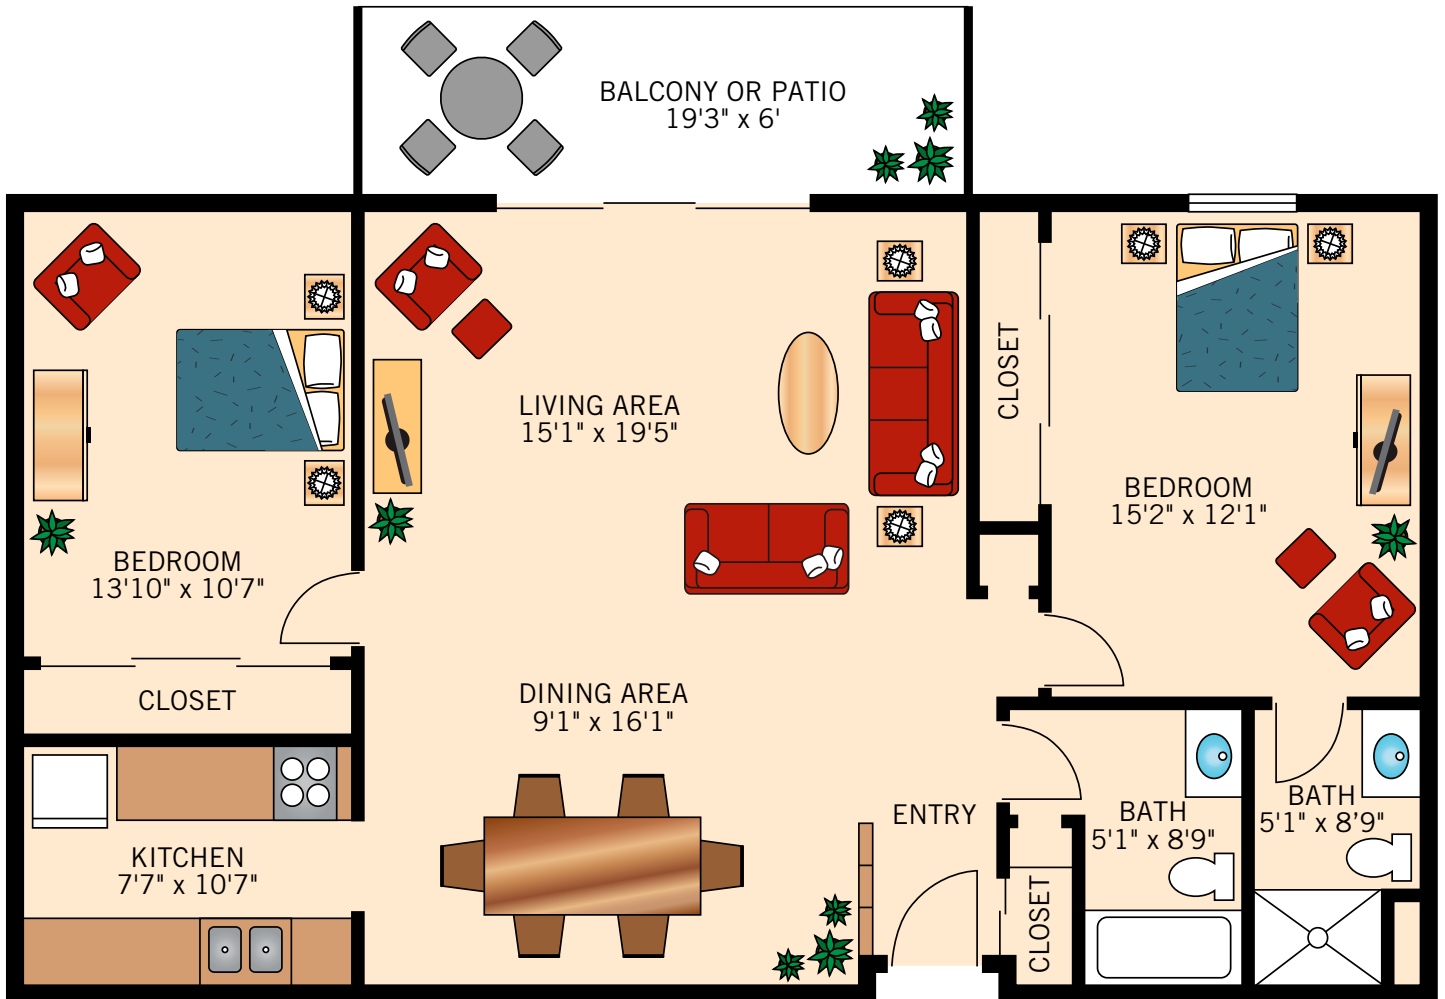

**THE ARROWHEAD**  
**ONE BEDROOM**  
690 Square Feet

Floor plans are not to scale and are shown for comparative purposes only.  
Actual apartment floor plans may have minor variations.

**THE MONTAÑA**  
**TWO BEDROOM**  
940 Square Feet

Floor plans are not to scale and are shown for comparative purposes only.  
Actual apartment floor plans may have minor variations.

**THE SANTA ROSA**  
**TWO BEDROOM**  
1,140 Square Feet

Floor plans are not to scale and are shown for comparative purposes only.  
Actual apartment floor plans may have minor variations.

**THE SAN JACINTO**  
**TWO BEDROOM**  
1,140 Square Feet

Floor plans are not to scale and are shown for comparative purposes only.  
Actual apartment floor plans may have minor variations.

**THE SAN GORGONIO**  
**TWO BEDROOM**  
1,140 Square Feet

Floor plans are not to scale and are shown for comparative purposes only.  
Actual apartment floor plans may have minor variations.

**THE VERBENA**  
**ONE BEDROOM**  
950 Square Feet

Floor plans are not to scale and are shown for comparative purposes only.  
Actual apartment floor plans may have minor variations.