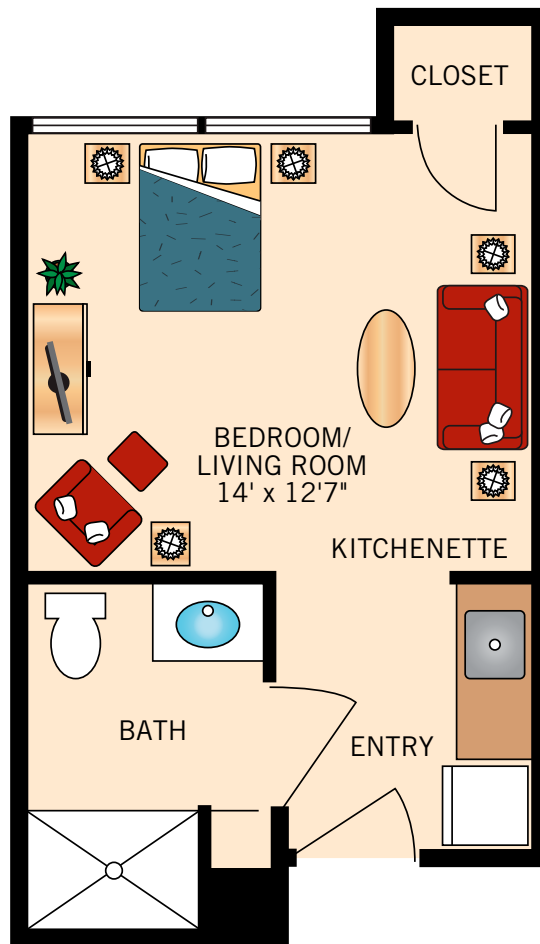

**THE HIBISCUS**  
**TWO BEDROOM**  
1,200 Square Feet

Floor plans are not to scale and are shown for comparative purposes only.  
Actual apartment floor plans may have minor variations.

**THE PRIMROSE**  
**TWO BEDROOM**  
1,200 Square Feet

Floor plans are not to scale and are shown for comparative purposes only.  
Actual apartment floor plans may have minor variations.

**THE JASMINE**  
**TWO BEDROOM**  
1,200 Square Feet

Floor plans are not to scale and are shown for comparative purposes only.  
Actual apartment floor plans may have minor variations.

**THE QUAIL COVE  
STUDIO**  
227 Square Feet

Floor plans are not to scale and are shown for comparative purposes only.  
Actual apartment floor plans may have minor variations.

**ROADRUNNER  
STUDIO**  
300 Square Feet

Floor plans are not to scale and are shown for comparative purposes only.  
Actual apartment floor plans may have minor variations.

**THE HUMMINGBIRD**  
**ONE BEDROOM**  
575 Square Feet

Floor plans are not to scale and are shown for comparative purposes only.  
Actual apartment floor plans may have minor variations.