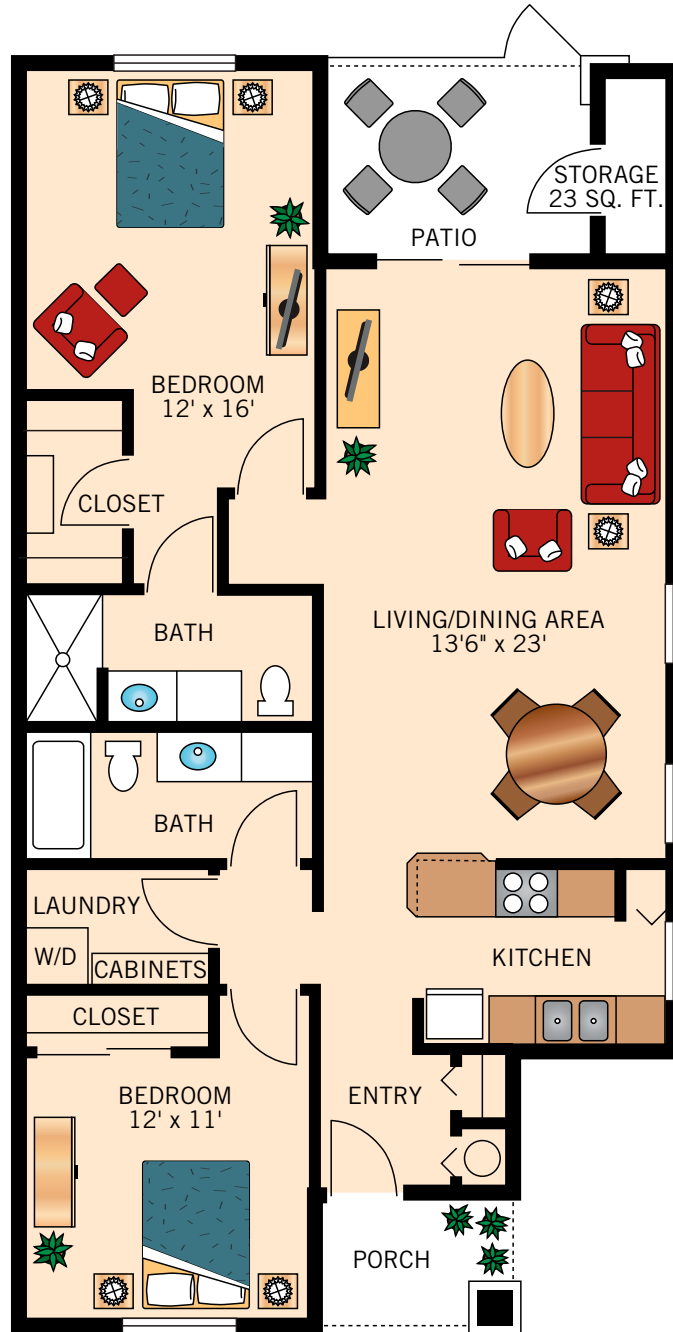

Floor plans are not to scale and are shown for comparative purposes only.  
Actual apartment floor plans may have minor variations.

**THE SANTA ROSA**  
**TWO BEDROOM**  
1,140 Square Feet

Floor plans are not to scale and are shown for comparative purposes only.  
Actual apartment floor plans may have minor variations.

**THE SAN JACINTO**  
**TWO BEDROOM**  
1,140 Square Feet

Floor plans are not to scale and are shown for comparative purposes only.  
Actual apartment floor plans may have minor variations.

**THE SAN GORGONIO**  
**TWO BEDROOM**  
1,140 Square Feet

Floor plans are not to scale and are shown for comparative purposes only.  
Actual apartment floor plans may have minor variations.

**THE VERBENA**  
**ONE BEDROOM**  
950 Square Feet

Floor plans are not to scale and are shown for comparative purposes only.  
Actual apartment floor plans may have minor variations.

**THE HIBISCUS**  
**TWO BEDROOM**  
1,200 Square Feet

Floor plans are not to scale and are shown for comparative purposes only.  
Actual apartment floor plans may have minor variations.

**THE PRIMROSE**  
**TWO BEDROOM**  
1,200 Square Feet