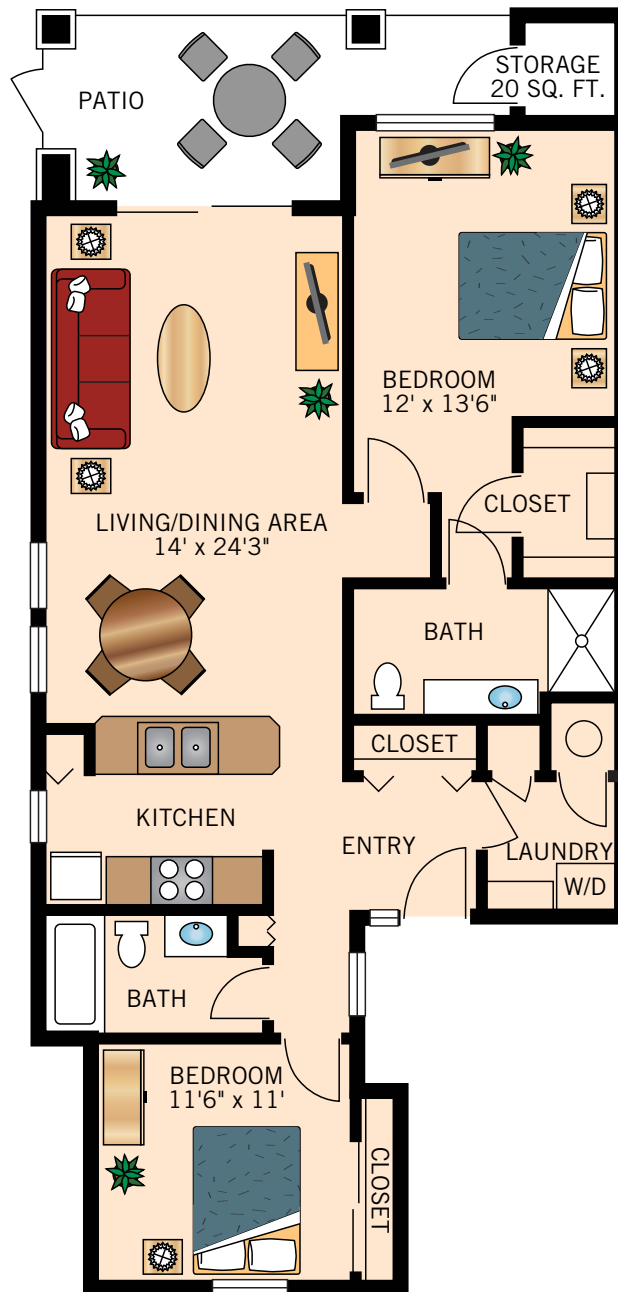

Floor plans are not to scale and are shown for comparative purposes only.  
Actual apartment floor plans may have minor variations.

**THE SANTA ROSA**  
**TWO BEDROOM**  
1,140 Square Feet

Floor plans are not to scale and are shown for comparative purposes only.  
Actual apartment floor plans may have minor variations.

**THE SAN JACINTO**  
**TWO BEDROOM**  
1,140 Square Feet

Floor plans are not to scale and are shown for comparative purposes only.  
Actual apartment floor plans may have minor variations.

**THE SAN GORGONIO**  
**TWO BEDROOM**  
1,140 Square Feet

Floor plans are not to scale and are shown for comparative purposes only.  
Actual apartment floor plans may have minor variations.

**THE VERBENA**  
**ONE BEDROOM**  
950 Square Feet

Floor plans are not to scale and are shown for comparative purposes only.  
Actual apartment floor plans may have minor variations.

**THE HIBISCUS**  
**TWO BEDROOM**  
1,200 Square Feet

Floor plans are not to scale and are shown for comparative purposes only.  
Actual apartment floor plans may have minor variations.

**THE PRIMROSE**  
**TWO BEDROOM**  
1,200 Square Feet