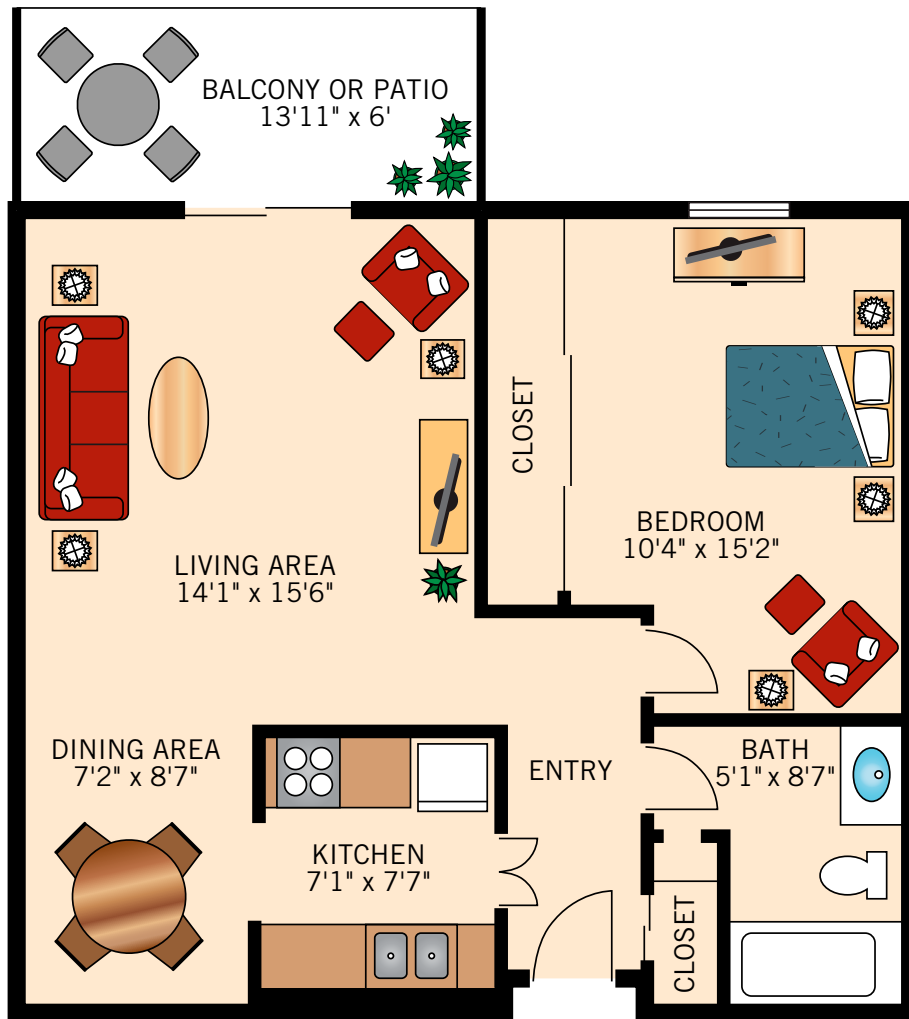

**THE ARROWHEAD**  
**ONE BEDROOM**  
690 Square Feet

Floor plans are not to scale and are shown for comparative purposes only.  
Actual apartment floor plans may have minor variations.

**THE MONTAÑA**  
**TWO BEDROOM**  
940 Square Feet

Floor plans are not to scale and are shown for comparative purposes only.  
Actual apartment floor plans may have minor variations.

**THE SANTA ROSA**  
**TWO BEDROOM**  
1,140 Square Feet

Floor plans are not to scale and are shown for comparative purposes only.  
Actual apartment floor plans may have minor variations.

**THE SAN JACINTO**  
**TWO BEDROOM**  
1,140 Square Feet

Floor plans are not to scale and are shown for comparative purposes only.  
Actual apartment floor plans may have minor variations.

**THE SAN GORGONIO**  
**TWO BEDROOM**  
1,140 Square Feet

Floor plans are not to scale and are shown for comparative purposes only.  
Actual apartment floor plans may have minor variations.

**THE VERBENA**  
**ONE BEDROOM**  
950 Square Feet

Floor plans are not to scale and are shown for comparative purposes only.  
Actual apartment floor plans may have minor variations.