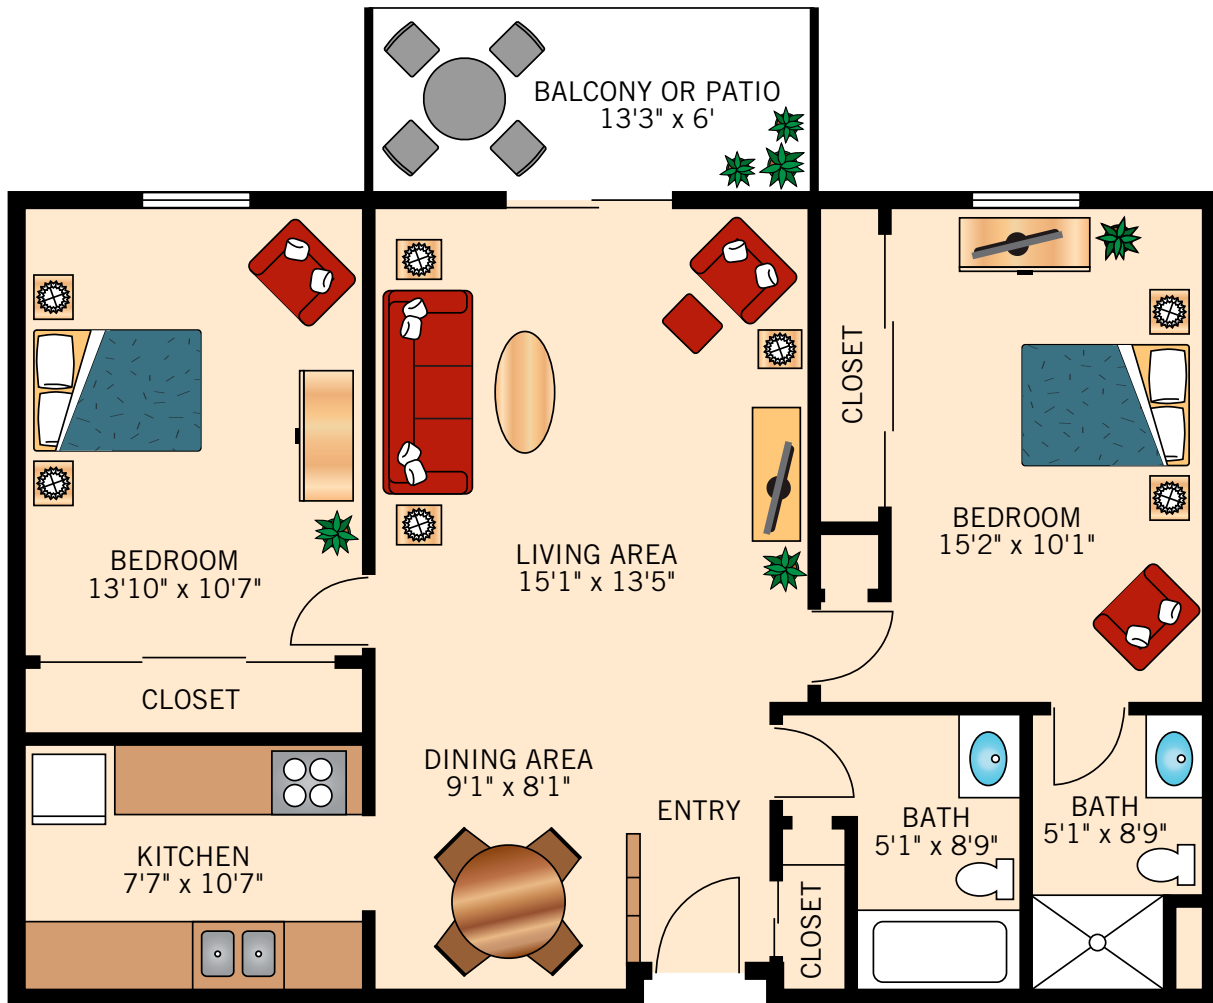

**THE ARROWHEAD**  
**ONE BEDROOM**  
690 Square Feet

Floor plans are not to scale and are shown for comparative purposes only.  
Actual apartment floor plans may have minor variations.

**THE MONTAÑA**  
**TWO BEDROOM**  
940 Square Feet

Floor plans are not to scale and are shown for comparative purposes only.  
Actual apartment floor plans may have minor variations.

**THE SANTA ROSA**  
**TWO BEDROOM**  
1,140 Square Feet

Floor plans are not to scale and are shown for comparative purposes only.  
Actual apartment floor plans may have minor variations.

**THE SAN JACINTO**  
**TWO BEDROOM**  
1,140 Square Feet

Floor plans are not to scale and are shown for comparative purposes only.  
Actual apartment floor plans may have minor variations.

**THE SAN GORGONIO**  
**TWO BEDROOM**  
1,140 Square Feet

Floor plans are not to scale and are shown for comparative purposes only.  
Actual apartment floor plans may have minor variations.

**THE VERBENA**  
**ONE BEDROOM**  
950 Square Feet

Floor plans are not to scale and are shown for comparative purposes only.  
Actual apartment floor plans may have minor variations.