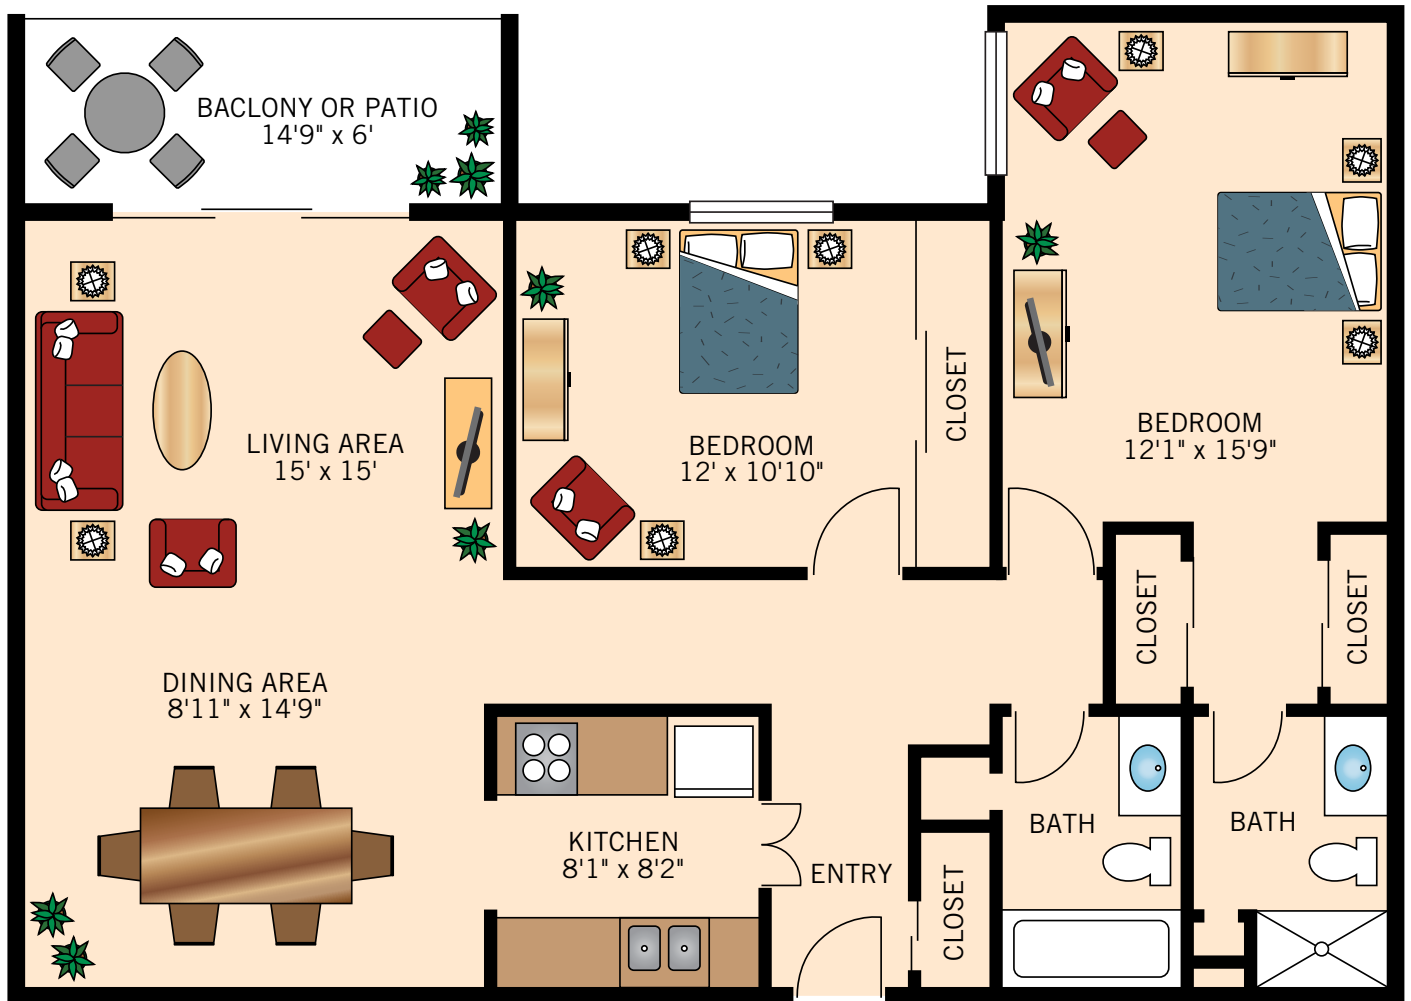

**THE ARROWHEAD**  
**ONE BEDROOM**  
690 Square Feet

Floor plans are not to scale and are shown for comparative purposes only.  
Actual apartment floor plans may have minor variations.

**THE MONTAÑA**  
**TWO BEDROOM**  
940 Square Feet

Floor plans are not to scale and are shown for comparative purposes only.  
Actual apartment floor plans may have minor variations.

**THE SANTA ROSA**  
**TWO BEDROOM**  
1,140 Square Feet

Floor plans are not to scale and are shown for comparative purposes only.  
Actual apartment floor plans may have minor variations.

**THE SAN JACINTO**  
**TWO BEDROOM**  
1,140 Square Feet

Floor plans are not to scale and are shown for comparative purposes only.  
Actual apartment floor plans may have minor variations.

**THE SAN GORGONIO**  
**TWO BEDROOM**  
1,140 Square Feet

Floor plans are not to scale and are shown for comparative purposes only.  
Actual apartment floor plans may have minor variations.

**THE VERBENA**  
**ONE BEDROOM**  
950 Square Feet

Floor plans are not to scale and are shown for comparative purposes only.  
Actual apartment floor plans may have minor variations.