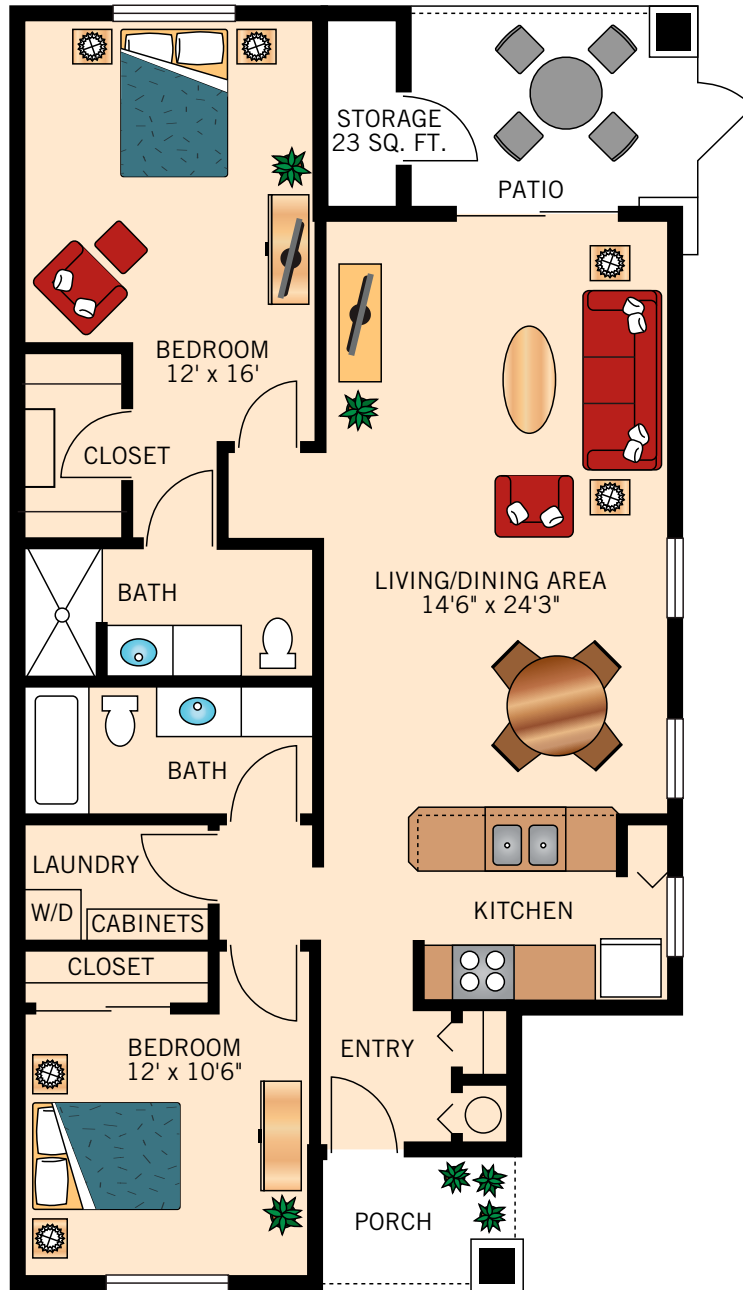

Floor plans are not to scale and are shown for comparative purposes only.  
Actual apartment floor plans may have minor variations.

**THE VERBENA**  
**ONE BEDROOM**  
950 Square Feet

Floor plans are not to scale and are shown for comparative purposes only.  
Actual apartment floor plans may have minor variations.

**THE HIBISCUS**  
**TWO BEDROOM**  
1,200 Square Feet

Floor plans are not to scale and are shown for comparative purposes only.  
Actual apartment floor plans may have minor variations.

**THE PRIMROSE**  
**TWO BEDROOM**  
1,200 Square Feet

Floor plans are not to scale and are shown for comparative purposes only.  
Actual apartment floor plans may have minor variations.

**THE JASMINE**  
**TWO BEDROOM**  
1,200 Square Feet

Floor plans are not to scale and are shown for comparative purposes only.  
Actual apartment floor plans may have minor variations.

**THE QUAIL COVE  
STUDIO**  
227 Square Feet

Floor plans are not to scale and are shown for comparative purposes only.  
Actual apartment floor plans may have minor variations.

**ROADRUNNER  
STUDIO**  
300 Square Feet