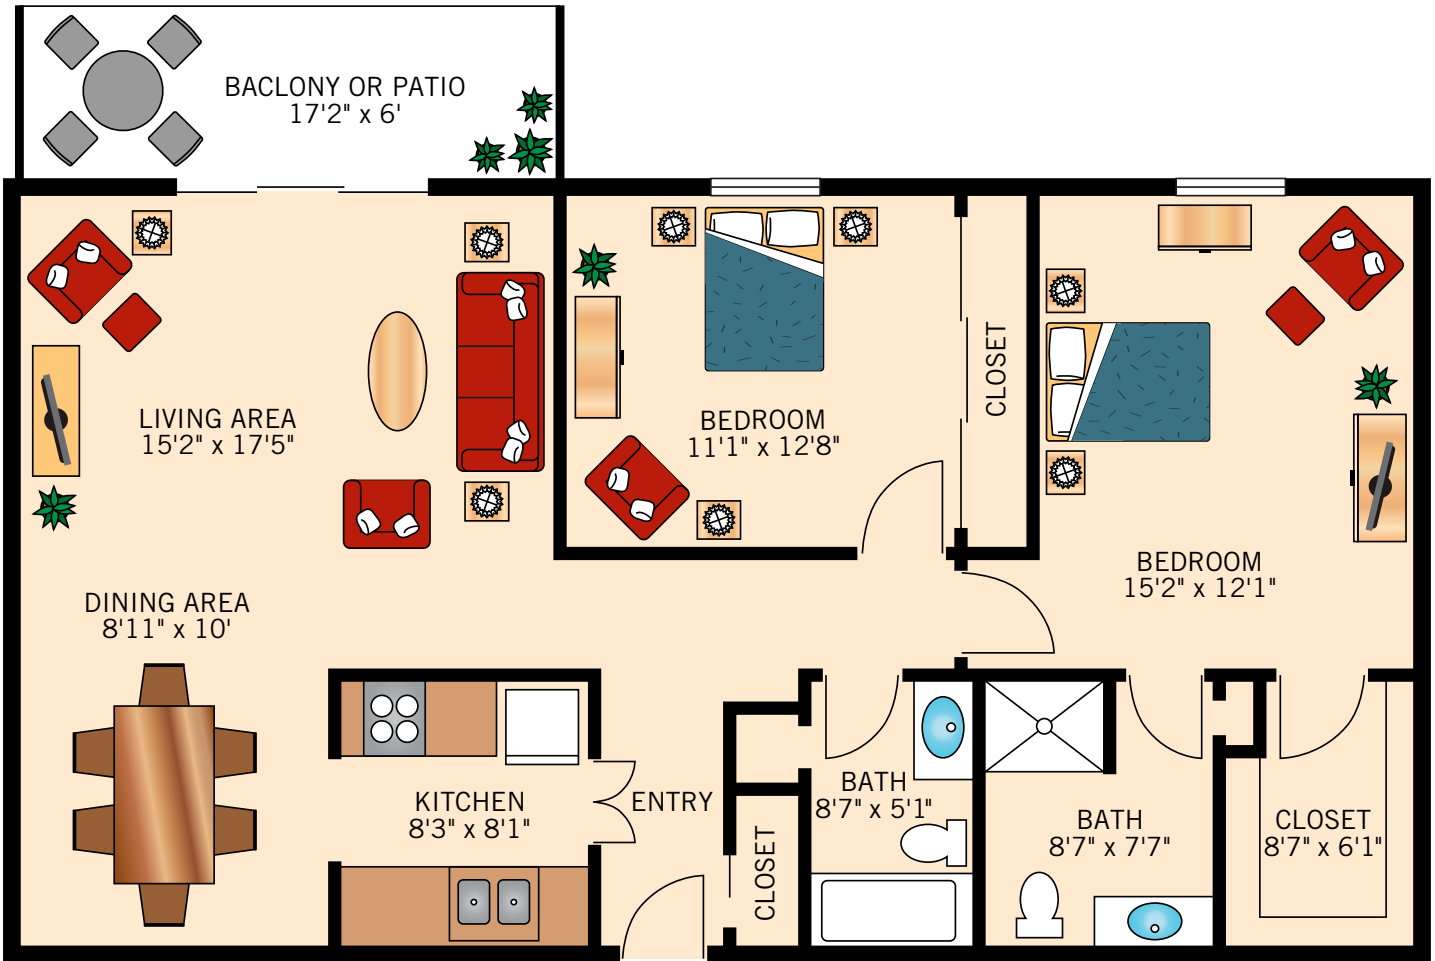

**THE ARROWHEAD**  
**ONE BEDROOM**  
690 Square Feet

Floor plans are not to scale and are shown for comparative purposes only.  
Actual apartment floor plans may have minor variations.

**THE MONTAÑA**  
**TWO BEDROOM**  
940 Square Feet

Floor plans are not to scale and are shown for comparative purposes only.  
Actual apartment floor plans may have minor variations.

**THE SANTA ROSA**  
**TWO BEDROOM**  
1,140 Square Feet

Floor plans are not to scale and are shown for comparative purposes only.  
Actual apartment floor plans may have minor variations.

**THE SAN JACINTO**  
**TWO BEDROOM**  
1,140 Square Feet

Floor plans are not to scale and are shown for comparative purposes only.  
Actual apartment floor plans may have minor variations.

**THE SAN GORGONIO**  
**TWO BEDROOM**  
1,140 Square Feet

Floor plans are not to scale and are shown for comparative purposes only.  
Actual apartment floor plans may have minor variations.

**THE VERBENA**  
**ONE BEDROOM**  
950 Square Feet

Floor plans are not to scale and are shown for comparative purposes only.  
Actual apartment floor plans may have minor variations.