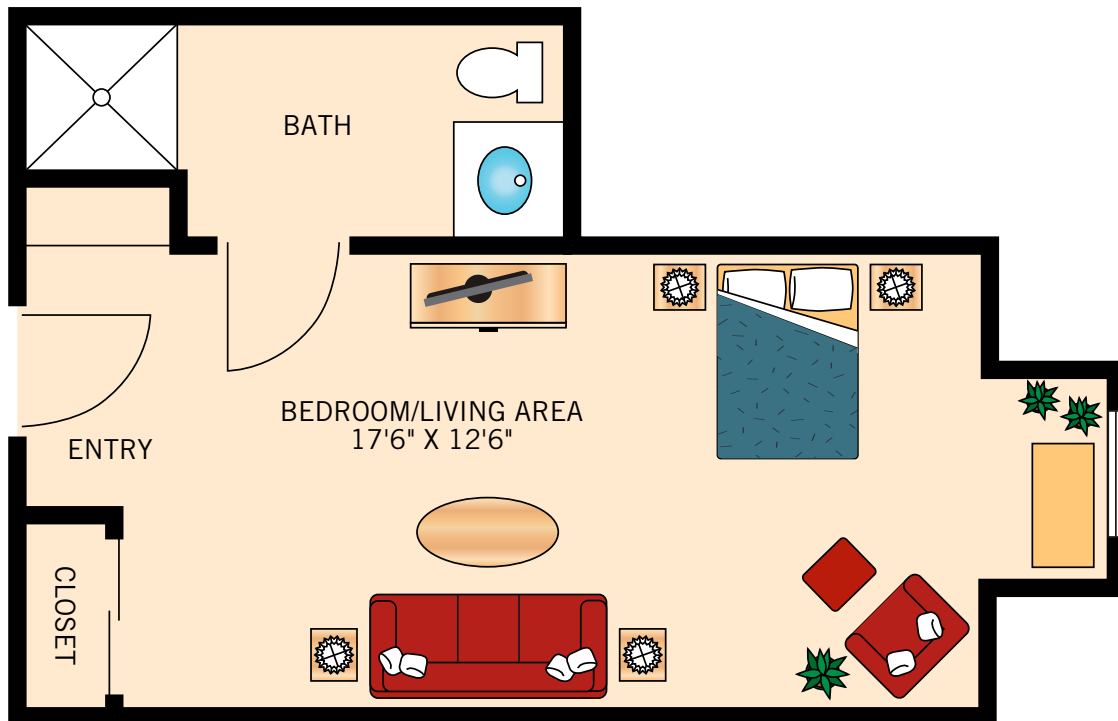

**THE HIBISCUS**  
**TWO BEDROOM**  
1,200 Square Feet

Floor plans are not to scale and are shown for comparative purposes only.  
Actual apartment floor plans may have minor variations.

**THE PRIMROSE**  
**TWO BEDROOM**  
1,200 Square Feet

Floor plans are not to scale and are shown for comparative purposes only.  
Actual apartment floor plans may have minor variations.

**THE JASMINE**  
**TWO BEDROOM**  
1,200 Square Feet

Floor plans are not to scale and are shown for comparative purposes only.  
Actual apartment floor plans may have minor variations.

**THE QUAIL COVE  
STUDIO**  
227 Square Feet

Floor plans are not to scale and are shown for comparative purposes only.  
Actual apartment floor plans may have minor variations.

**ROADRUNNER  
STUDIO**  
300 Square Feet

Floor plans are not to scale and are shown for comparative purposes only.  
Actual apartment floor plans may have minor variations.

**THE HUMMINGBIRD**  
**ONE BEDROOM**  
575 Square Feet

Floor plans are not to scale and are shown for comparative purposes only.  
Actual apartment floor plans may have minor variations.