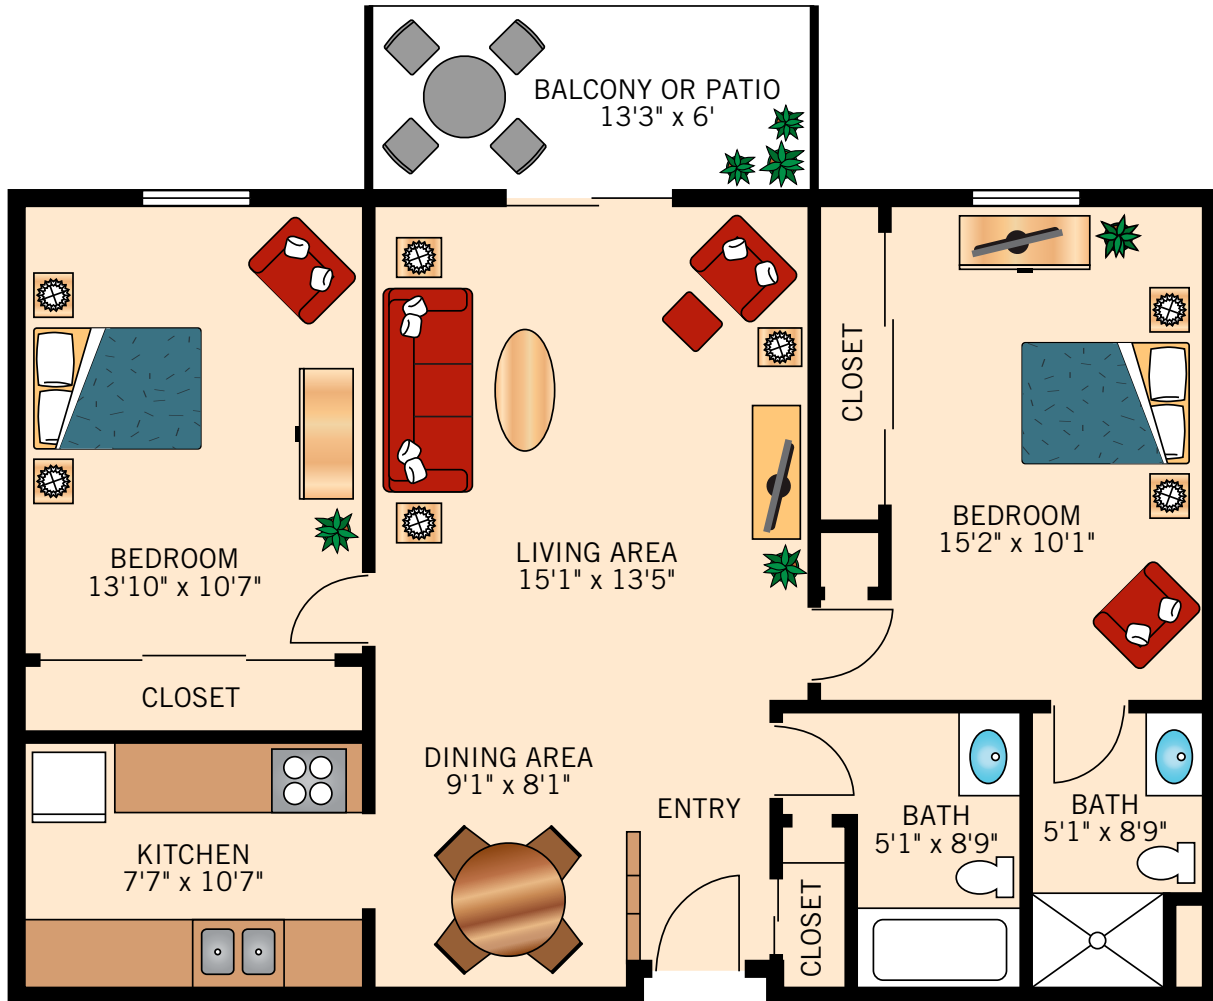

**THE ARROWHEAD
ONE BEDROOM**
690 Square Feet

Floor plans are not to scale and are shown for comparative purposes only.
Actual apartment floor plans may have minor variations.

THE MONTAÑA
TWO BEDROOM
940 Square Feet

Floor plans are not to scale and are shown for comparative purposes only.
Actual apartment floor plans may have minor variations.

THE SANTA ROSA
TWO BEDROOM
1,140 Square Feet

Floor plans are not to scale and are shown for comparative purposes only.
Actual apartment floor plans may have minor variations.

THE SAN JACINTO
TWO BEDROOM
1,140 Square Feet

Floor plans are not to scale and are shown for comparative purposes only.
Actual apartment floor plans may have minor variations.

THE SAN GORGONIO
TWO BEDROOM
1,140 Square Feet

Floor plans are not to scale and are shown for comparative purposes only.
Actual apartment floor plans may have minor variations.

THE VERBENA
ONE BEDROOM
950 Square Feet

Floor plans are not to scale and are shown for comparative purposes only.
Actual apartment floor plans may have minor variations.