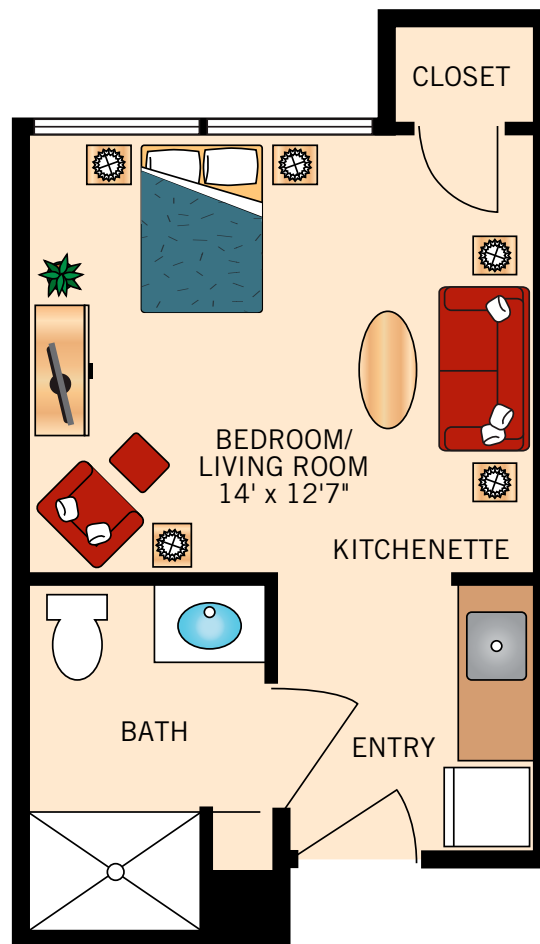

THE HIBISCUS
TWO BEDROOM
1,200 Square Feet

Floor plans are not to scale and are shown for comparative purposes only.
Actual apartment floor plans may have minor variations.

THE PRIMROSE
TWO BEDROOM
1,200 Square Feet

Floor plans are not to scale and are shown for comparative purposes only.
Actual apartment floor plans may have minor variations.

THE JASMINE
TWO BEDROOM
1,200 Square Feet

Floor plans are not to scale and are shown for comparative purposes only.
Actual apartment floor plans may have minor variations.

THE QUAIL COVE
STUDIO
227 Square Feet

Floor plans are not to scale and are shown for comparative purposes only.
Actual apartment floor plans may have minor variations.

ROADRUNNER
STUDIO
300 Square Feet

Floor plans are not to scale and are shown for comparative purposes only.
Actual apartment floor plans may have minor variations.

THE HUMMINGBIRD
ONE BEDROOM
575 Square Feet

Floor plans are not to scale and are shown for comparative purposes only.
Actual apartment floor plans may have minor variations.