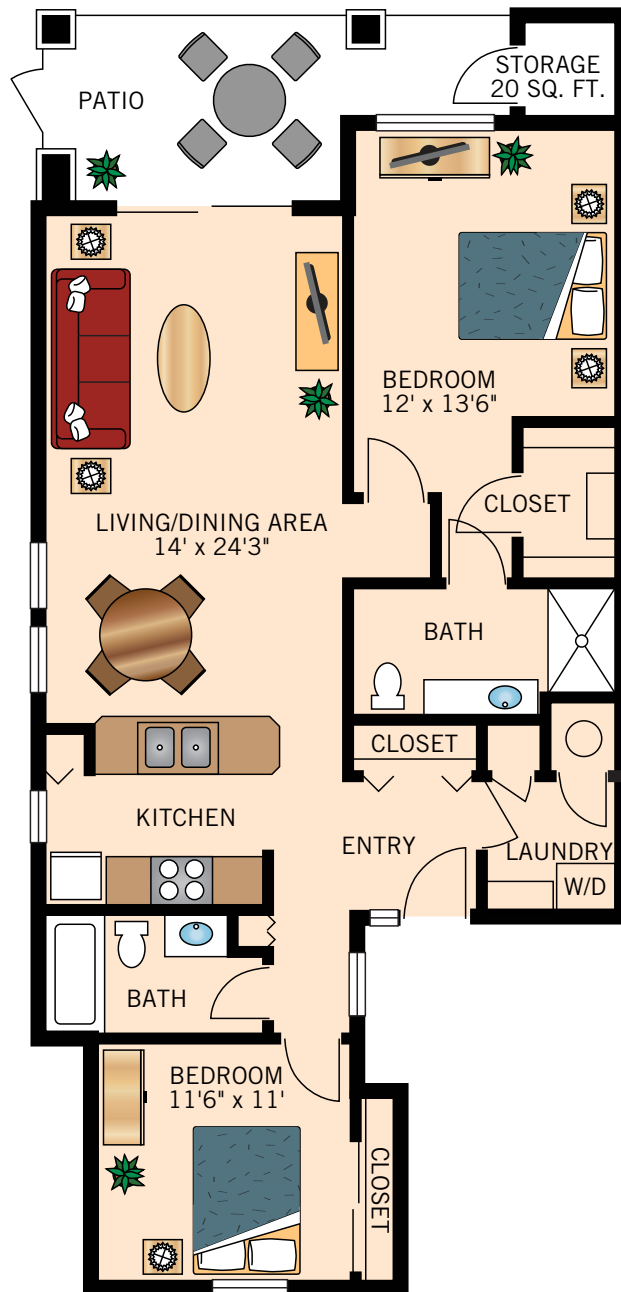

Floor plans are not to scale and are shown for comparative purposes only.
Actual apartment floor plans may have minor variations.

THE SANTA ROSA
TWO BEDROOM
1,140 Square Feet

Floor plans are not to scale and are shown for comparative purposes only.
Actual apartment floor plans may have minor variations.

THE SAN JACINTO
TWO BEDROOM
1,140 Square Feet

Floor plans are not to scale and are shown for comparative purposes only.
Actual apartment floor plans may have minor variations.

THE SAN GORGONIO
TWO BEDROOM
1,140 Square Feet

Floor plans are not to scale and are shown for comparative purposes only.
Actual apartment floor plans may have minor variations.

THE VERBENA
ONE BEDROOM
950 Square Feet

Floor plans are not to scale and are shown for comparative purposes only.
Actual apartment floor plans may have minor variations.

THE HIBISCUS
TWO BEDROOM
1,200 Square Feet

Floor plans are not to scale and are shown for comparative purposes only.
Actual apartment floor plans may have minor variations.

THE PRIMROSE
TWO BEDROOM
1,200 Square Feet