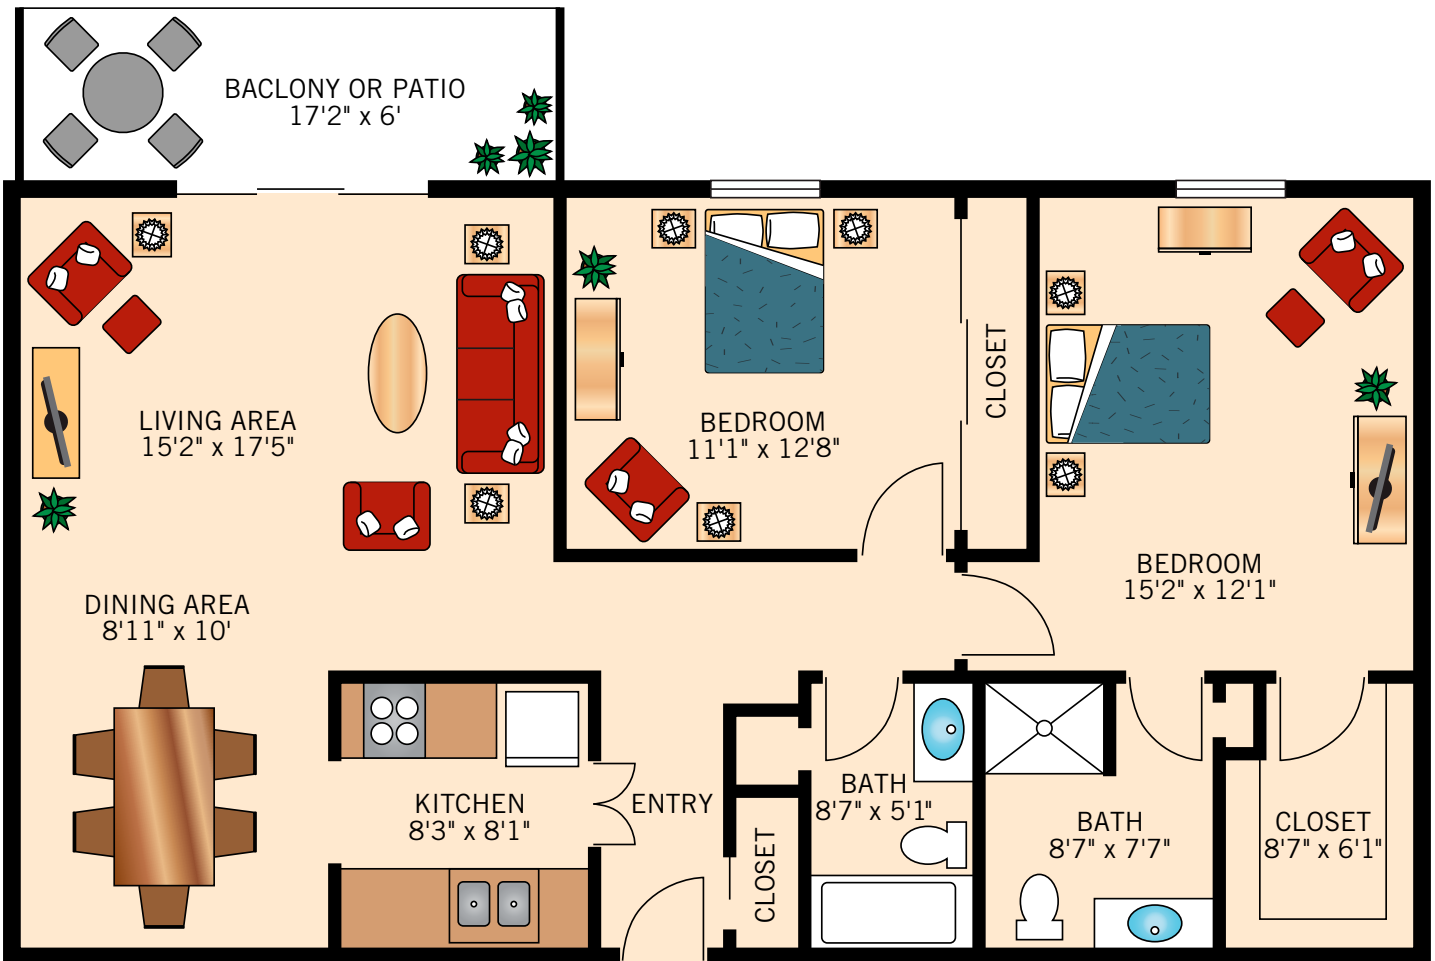

**THE ARROWHEAD
ONE BEDROOM**
690 Square Feet

Floor plans are not to scale and are shown for comparative purposes only.
Actual apartment floor plans may have minor variations.

THE MONTAÑA
TWO BEDROOM
940 Square Feet

Floor plans are not to scale and are shown for comparative purposes only.
Actual apartment floor plans may have minor variations.

THE SANTA ROSA
TWO BEDROOM
1,140 Square Feet

Floor plans are not to scale and are shown for comparative purposes only.
Actual apartment floor plans may have minor variations.

THE SAN JACINTO
TWO BEDROOM
1,140 Square Feet

Floor plans are not to scale and are shown for comparative purposes only.
Actual apartment floor plans may have minor variations.

THE SAN GORGONIO
TWO BEDROOM
1,140 Square Feet

Floor plans are not to scale and are shown for comparative purposes only.
Actual apartment floor plans may have minor variations.

THE VERBENA
ONE BEDROOM
950 Square Feet

Floor plans are not to scale and are shown for comparative purposes only.
Actual apartment floor plans may have minor variations.