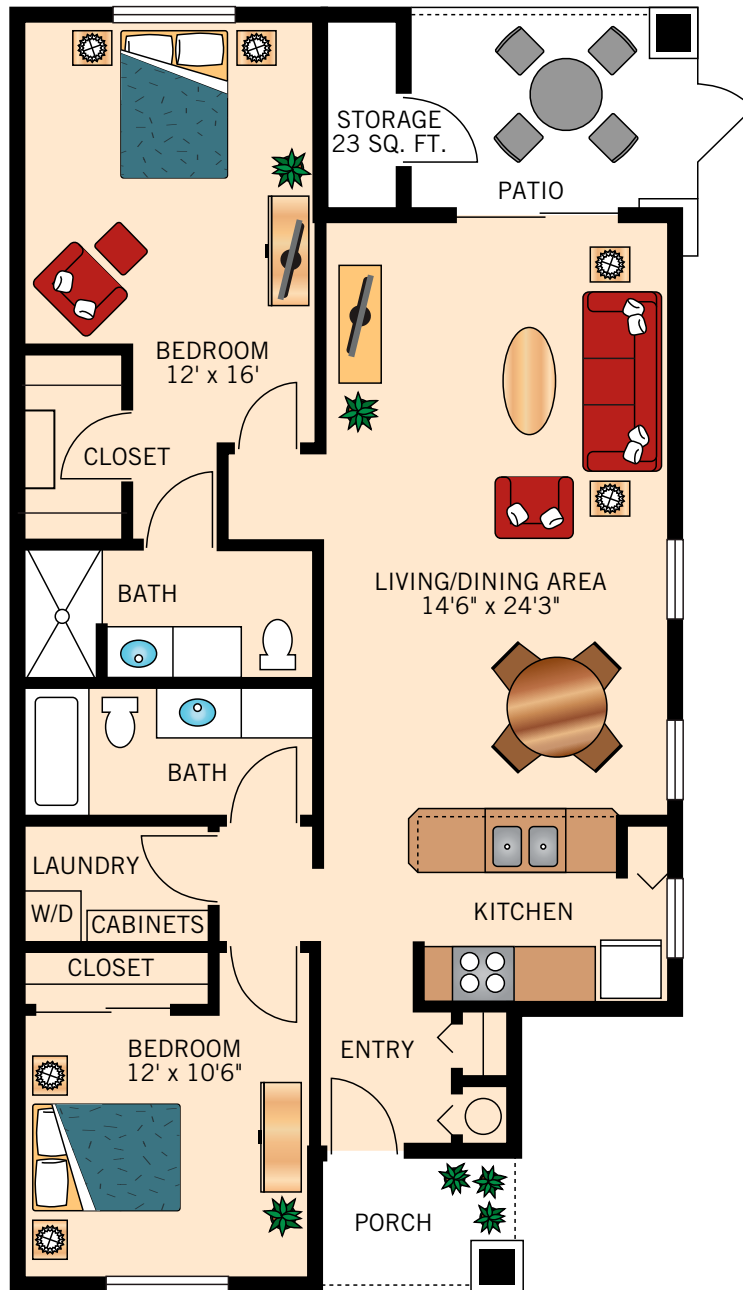

Floor plans are not to scale and are shown for comparative purposes only.
Actual apartment floor plans may have minor variations.

THE VERBENA
ONE BEDROOM
950 Square Feet

Floor plans are not to scale and are shown for comparative purposes only.
Actual apartment floor plans may have minor variations.

THE HIBISCUS
TWO BEDROOM
1,200 Square Feet

Floor plans are not to scale and are shown for comparative purposes only.
Actual apartment floor plans may have minor variations.

THE PRIMROSE
TWO BEDROOM
1,200 Square Feet

Floor plans are not to scale and are shown for comparative purposes only.
Actual apartment floor plans may have minor variations.

THE JASMINE
TWO BEDROOM
1,200 Square Feet

Floor plans are not to scale and are shown for comparative purposes only.
Actual apartment floor plans may have minor variations.

THE QUAIL COVE
STUDIO
227 Square Feet

Floor plans are not to scale and are shown for comparative purposes only.
Actual apartment floor plans may have minor variations.

ROADRUNNER
STUDIO
300 Square Feet

Floor plans are not to scale and are shown for comparative purposes only.
Actual apartment floor plans may have minor variations.