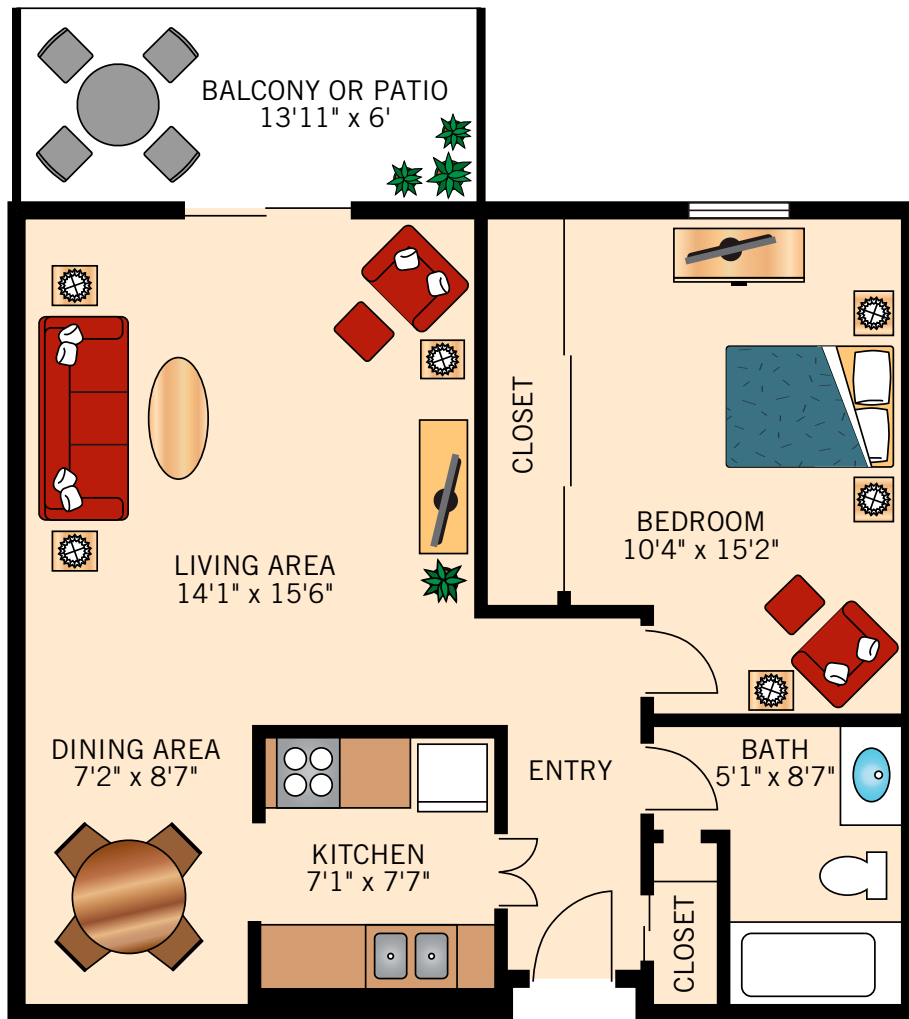

**THE ARROWHEAD
ONE BEDROOM**
690 Square Feet

Floor plans are not to scale and are shown for comparative purposes only.
Actual apartment floor plans may have minor variations.

THE MONTAÑA
TWO BEDROOM
940 Square Feet

Floor plans are not to scale and are shown for comparative purposes only.
Actual apartment floor plans may have minor variations.

THE SANTA ROSA
TWO BEDROOM
1,140 Square Feet

Floor plans are not to scale and are shown for comparative purposes only.
Actual apartment floor plans may have minor variations.

THE SAN JACINTO
TWO BEDROOM
1,140 Square Feet

Floor plans are not to scale and are shown for comparative purposes only.
Actual apartment floor plans may have minor variations.

THE SAN GORGONIO
TWO BEDROOM
1,140 Square Feet

Floor plans are not to scale and are shown for comparative purposes only.
Actual apartment floor plans may have minor variations.

THE VERBENA
ONE BEDROOM
950 Square Feet

Floor plans are not to scale and are shown for comparative purposes only.
Actual apartment floor plans may have minor variations.