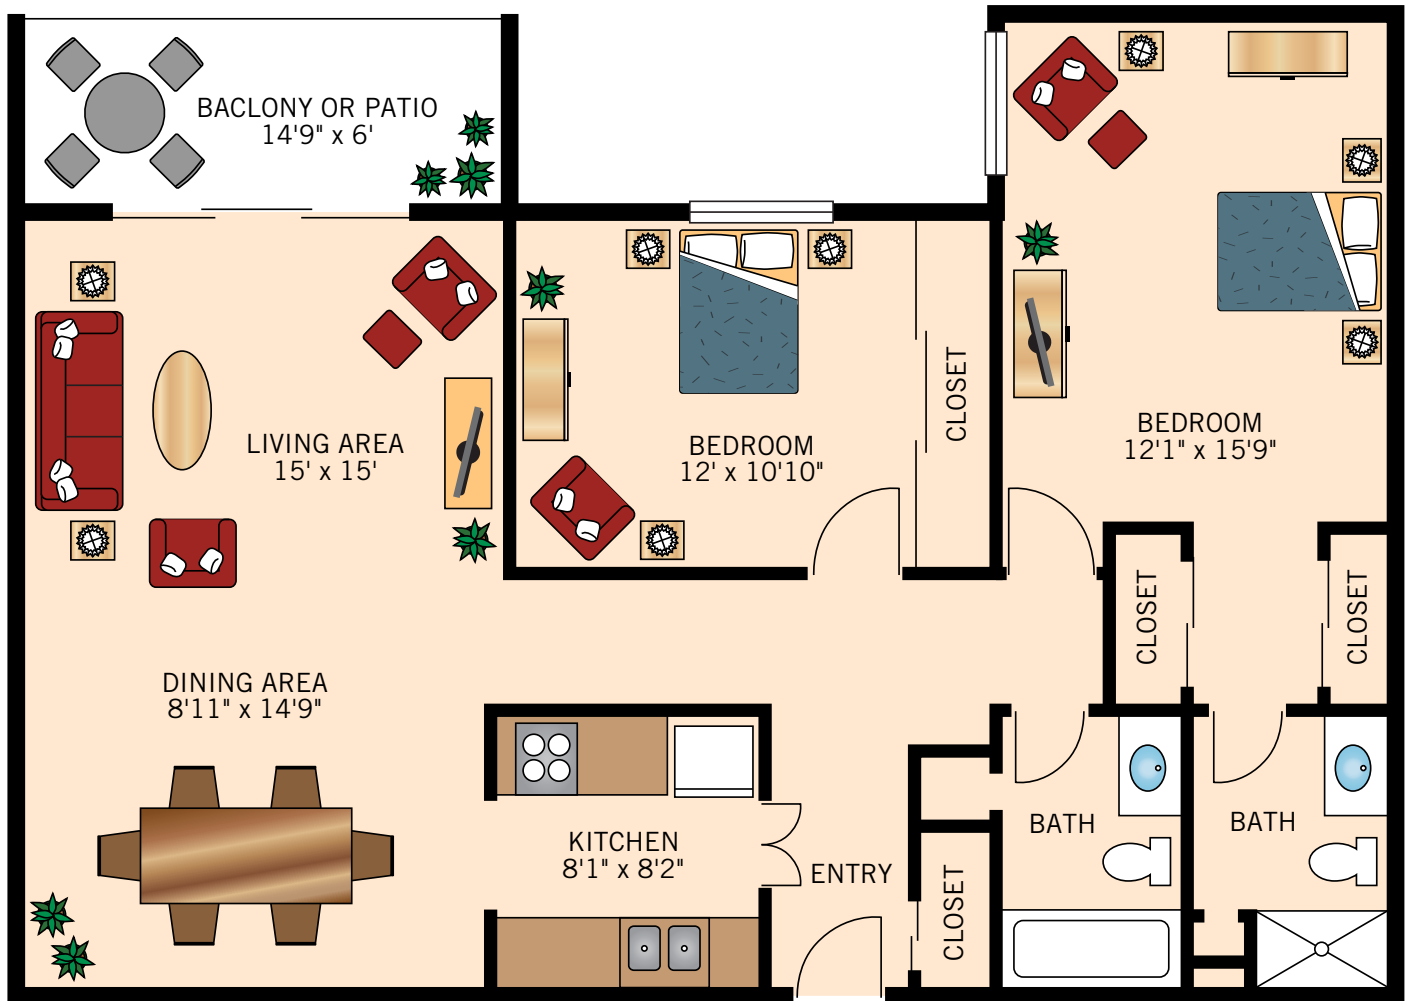

**THE ARROWHEAD
ONE BEDROOM**
690 Square Feet

Floor plans are not to scale and are shown for comparative purposes only.
Actual apartment floor plans may have minor variations.

THE MONTAÑA
TWO BEDROOM
940 Square Feet

Floor plans are not to scale and are shown for comparative purposes only.
Actual apartment floor plans may have minor variations.

THE SANTA ROSA
TWO BEDROOM
1,140 Square Feet

Floor plans are not to scale and are shown for comparative purposes only.
Actual apartment floor plans may have minor variations.

THE SAN JACINTO
TWO BEDROOM
1,140 Square Feet

Floor plans are not to scale and are shown for comparative purposes only.
Actual apartment floor plans may have minor variations.

THE SAN GORGONIO
TWO BEDROOM
1,140 Square Feet

Floor plans are not to scale and are shown for comparative purposes only.
Actual apartment floor plans may have minor variations.

THE VERBENA
ONE BEDROOM
950 Square Feet

Floor plans are not to scale and are shown for comparative purposes only.
Actual apartment floor plans may have minor variations.