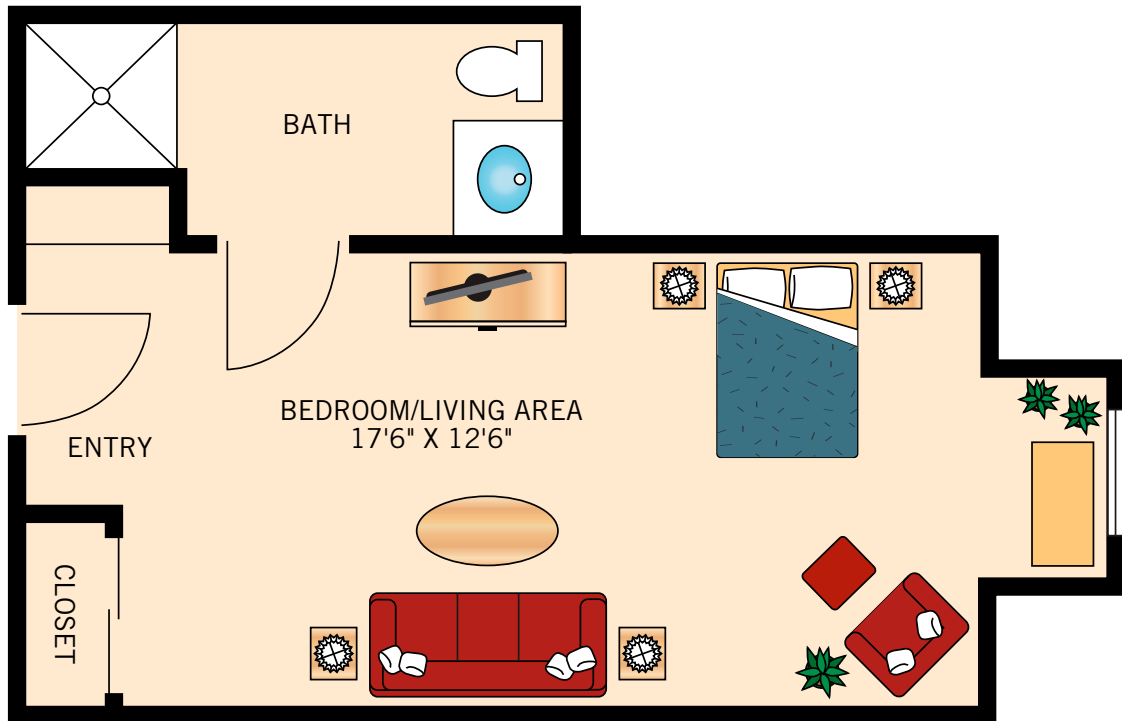

THE HIBISCUS
TWO BEDROOM
1,200 Square Feet

Floor plans are not to scale and are shown for comparative purposes only.
Actual apartment floor plans may have minor variations.

THE PRIMROSE
TWO BEDROOM
1,200 Square Feet

Floor plans are not to scale and are shown for comparative purposes only.
Actual apartment floor plans may have minor variations.

THE JASMINE
TWO BEDROOM
1,200 Square Feet

Floor plans are not to scale and are shown for comparative purposes only.
Actual apartment floor plans may have minor variations.

THE QUAIL COVE
STUDIO
227 Square Feet

Floor plans are not to scale and are shown for comparative purposes only.
Actual apartment floor plans may have minor variations.

ROADRUNNER
STUDIO
300 Square Feet

Floor plans are not to scale and are shown for comparative purposes only.
Actual apartment floor plans may have minor variations.

THE HUMMINGBIRD
ONE BEDROOM
575 Square Feet

Floor plans are not to scale and are shown for comparative purposes only.
Actual apartment floor plans may have minor variations.