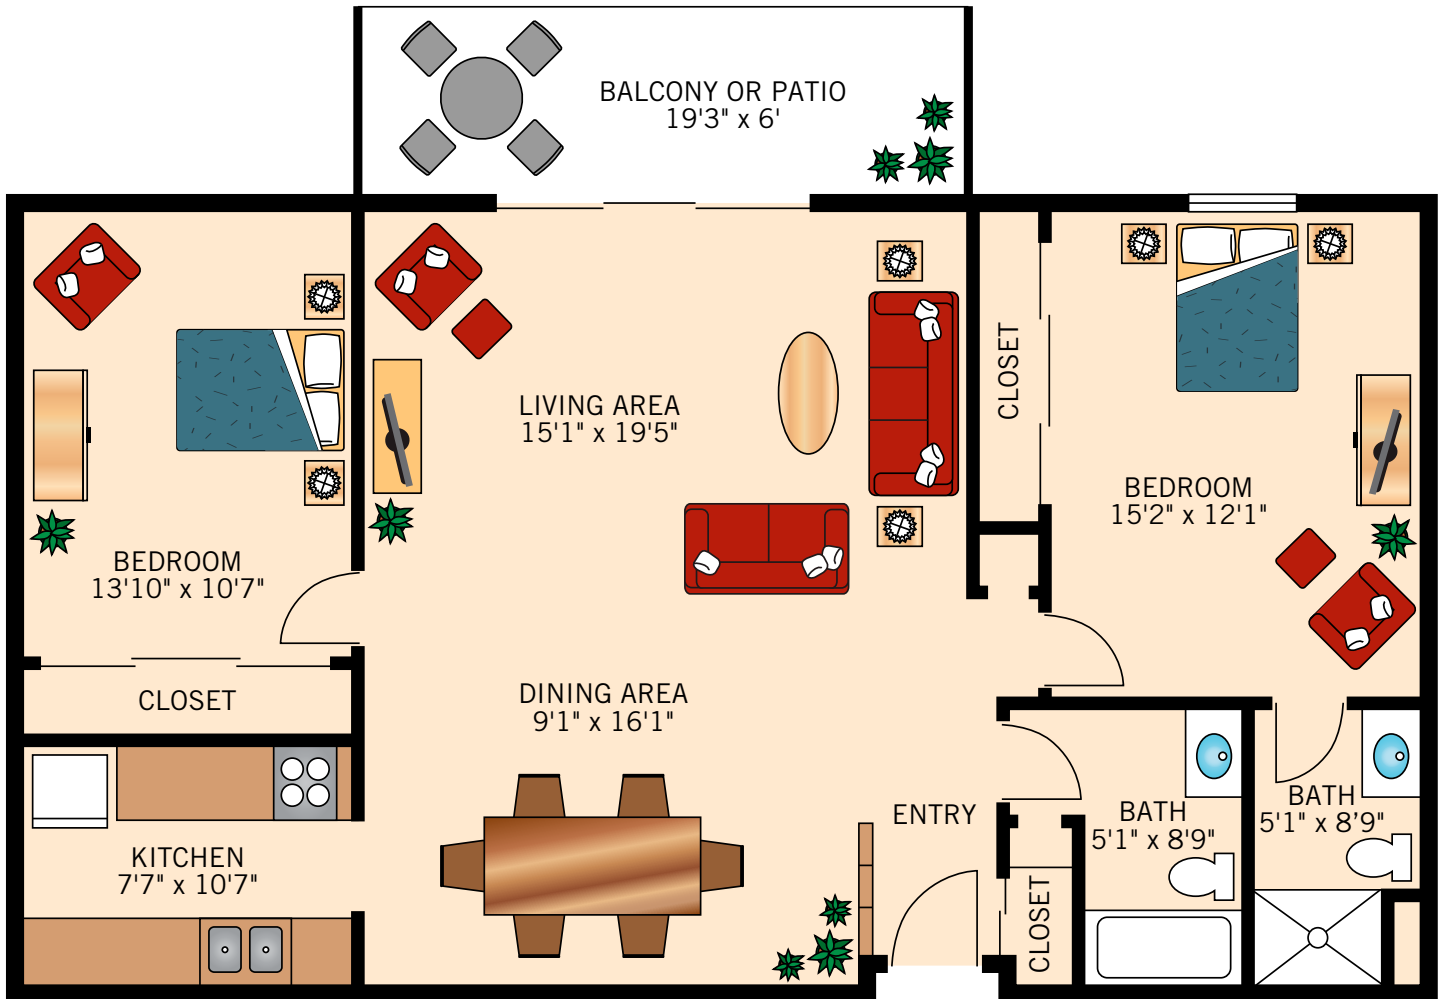

**THE ARROWHEAD
ONE BEDROOM**
690 Square Feet

Floor plans are not to scale and are shown for comparative purposes only.
Actual apartment floor plans may have minor variations.

THE MONTAÑA
TWO BEDROOM
940 Square Feet

Floor plans are not to scale and are shown for comparative purposes only.
Actual apartment floor plans may have minor variations.

THE SANTA ROSA
TWO BEDROOM
1,140 Square Feet

Floor plans are not to scale and are shown for comparative purposes only.
Actual apartment floor plans may have minor variations.

THE SAN JACINTO
TWO BEDROOM
1,140 Square Feet

Floor plans are not to scale and are shown for comparative purposes only.
Actual apartment floor plans may have minor variations.

THE SAN GORGONIO
TWO BEDROOM
1,140 Square Feet

Floor plans are not to scale and are shown for comparative purposes only.
Actual apartment floor plans may have minor variations.

THE VERBENA
ONE BEDROOM
950 Square Feet

Floor plans are not to scale and are shown for comparative purposes only.
Actual apartment floor plans may have minor variations.