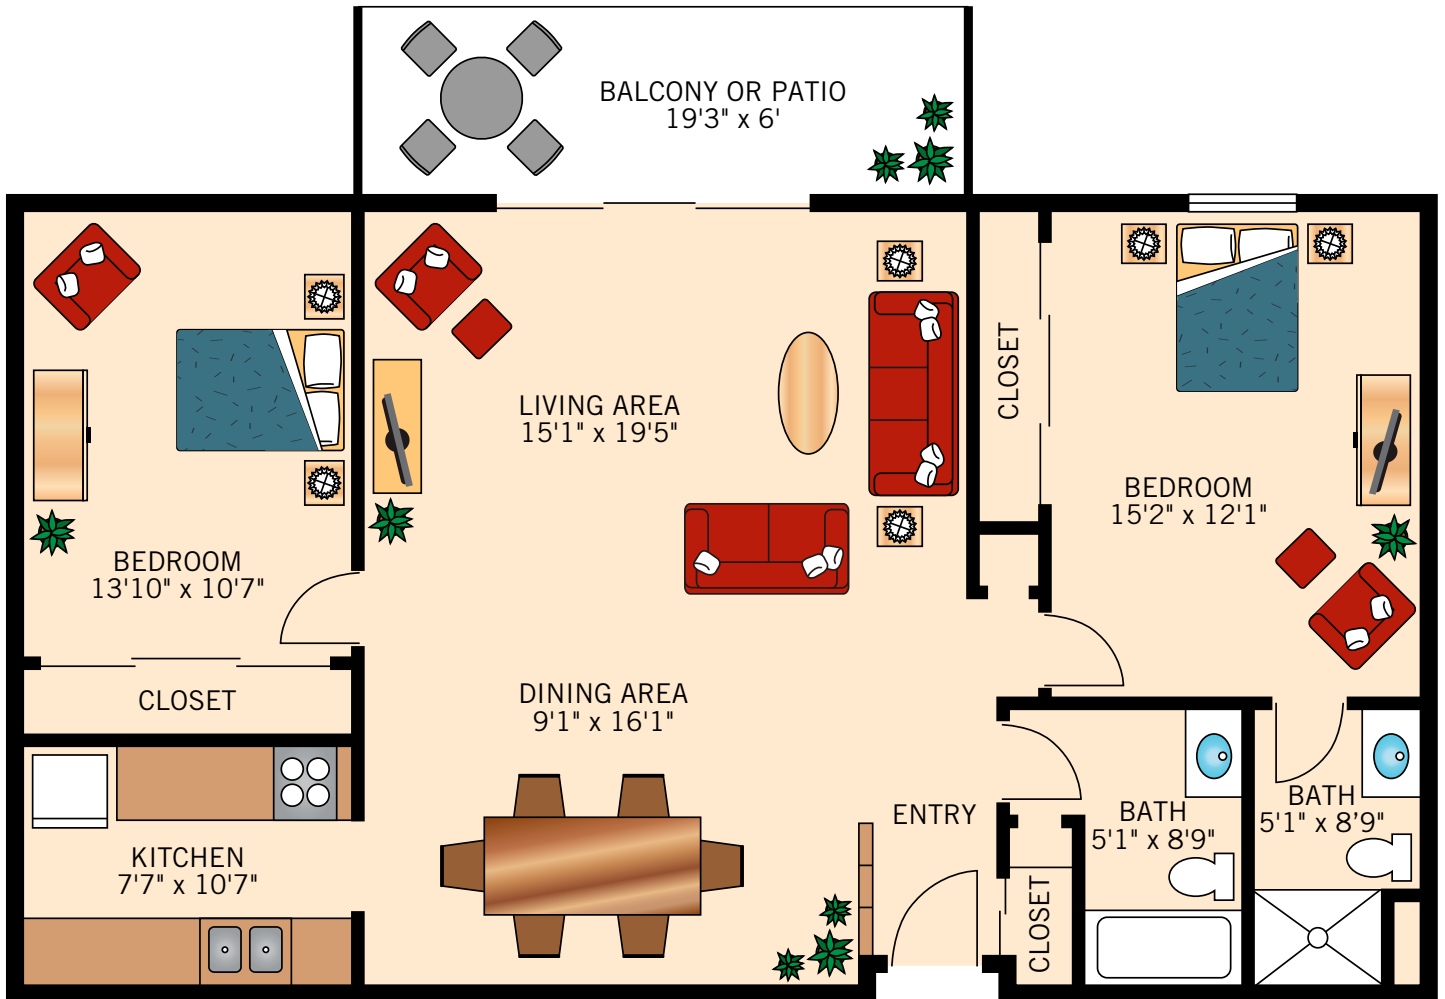

THE ARROWHEAD
ONE BEDROOM
690 Square Feet

Floor plans are not to scale and are shown for comparative purposes only.
Actual apartment floor plans may have minor variations.

THE MONTAÑA
TWO BEDROOM
940 Square Feet

Floor plans are not to scale and are shown for comparative purposes only.
Actual apartment floor plans may have minor variations.

THE SANTA ROSA
TWO BEDROOM
1,140 Square Feet

Floor plans are not to scale and are shown for comparative purposes only.
Actual apartment floor plans may have minor variations.

THE SAN JACINTO
TWO BEDROOM
1,140 Square Feet

Floor plans are not to scale and are shown for comparative purposes only.
Actual apartment floor plans may have minor variations.

THE SAN GORGONIO
TWO BEDROOM
1,140 Square Feet

Floor plans are not to scale and are shown for comparative purposes only.
Actual apartment floor plans may have minor variations.