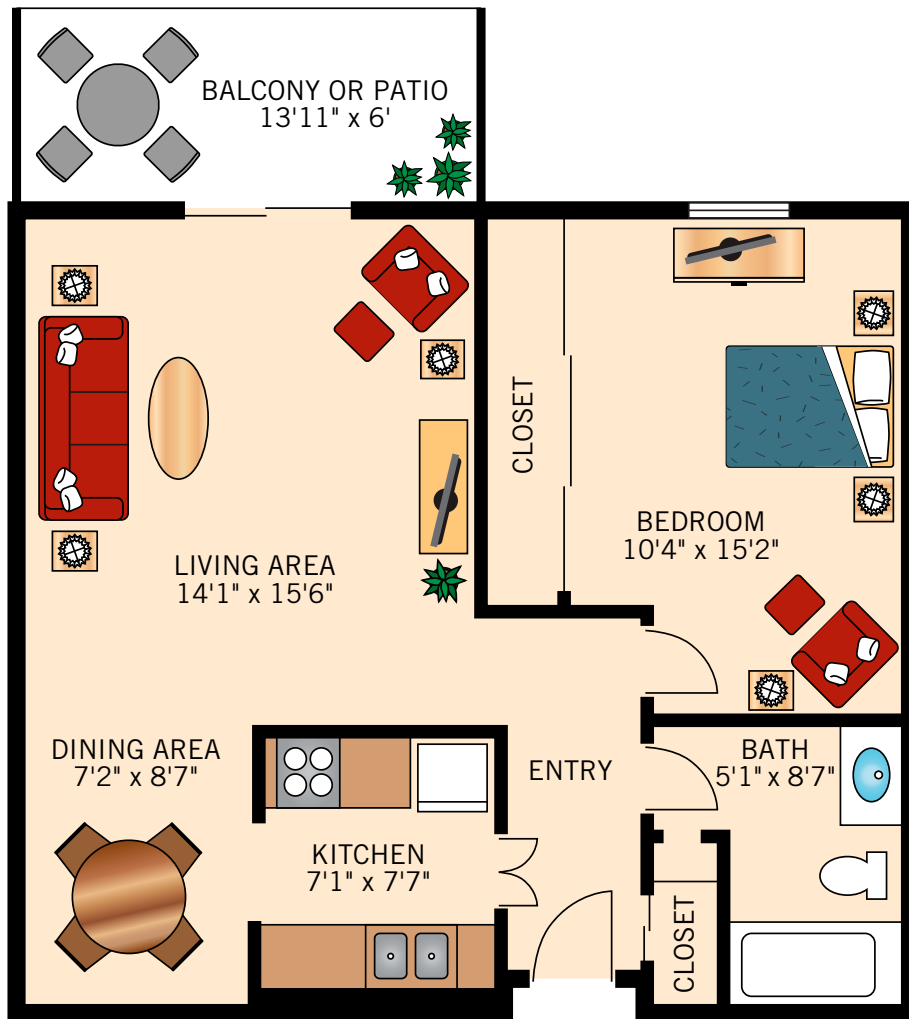

THE ARROWHEAD
ONE BEDROOM
690 Square Feet

Floor plans are not to scale and are shown for comparative purposes only.
Actual apartment floor plans may have minor variations.

THE MONTAÑA
TWO BEDROOM
940 Square Feet

Floor plans are not to scale and are shown for comparative purposes only.
Actual apartment floor plans may have minor variations.

THE SANTA ROSA
TWO BEDROOM
1,140 Square Feet

Floor plans are not to scale and are shown for comparative purposes only.
Actual apartment floor plans may have minor variations.

THE SAN JACINTO
TWO BEDROOM
1,140 Square Feet

Floor plans are not to scale and are shown for comparative purposes only.
Actual apartment floor plans may have minor variations.

THE SAN GORGONIO
TWO BEDROOM
1,140 Square Feet

Floor plans are not to scale and are shown for comparative purposes only.
Actual apartment floor plans may have minor variations.