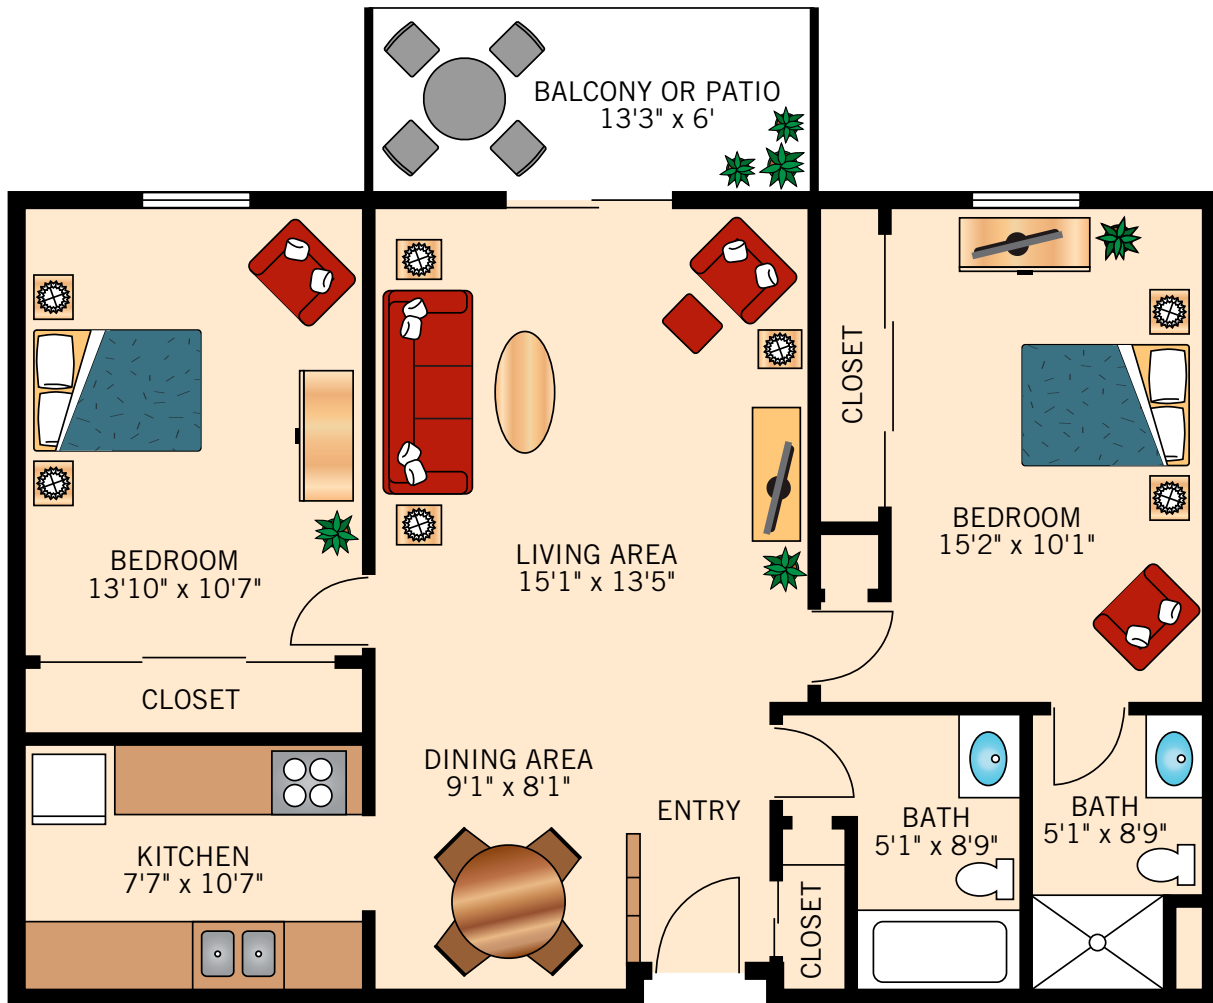

THE ARROWHEAD
ONE BEDROOM
690 Square Feet

Floor plans are not to scale and are shown for comparative purposes only.
Actual apartment floor plans may have minor variations.

THE MONTAÑA
TWO BEDROOM
940 Square Feet

Floor plans are not to scale and are shown for comparative purposes only.
Actual apartment floor plans may have minor variations.

THE SANTA ROSA
TWO BEDROOM
1,140 Square Feet

Floor plans are not to scale and are shown for comparative purposes only.
Actual apartment floor plans may have minor variations.

THE SAN JACINTO
TWO BEDROOM
1,140 Square Feet

Floor plans are not to scale and are shown for comparative purposes only.
Actual apartment floor plans may have minor variations.

THE SAN GORGONIO
TWO BEDROOM
1,140 Square Feet

Floor plans are not to scale and are shown for comparative purposes only.
Actual apartment floor plans may have minor variations.