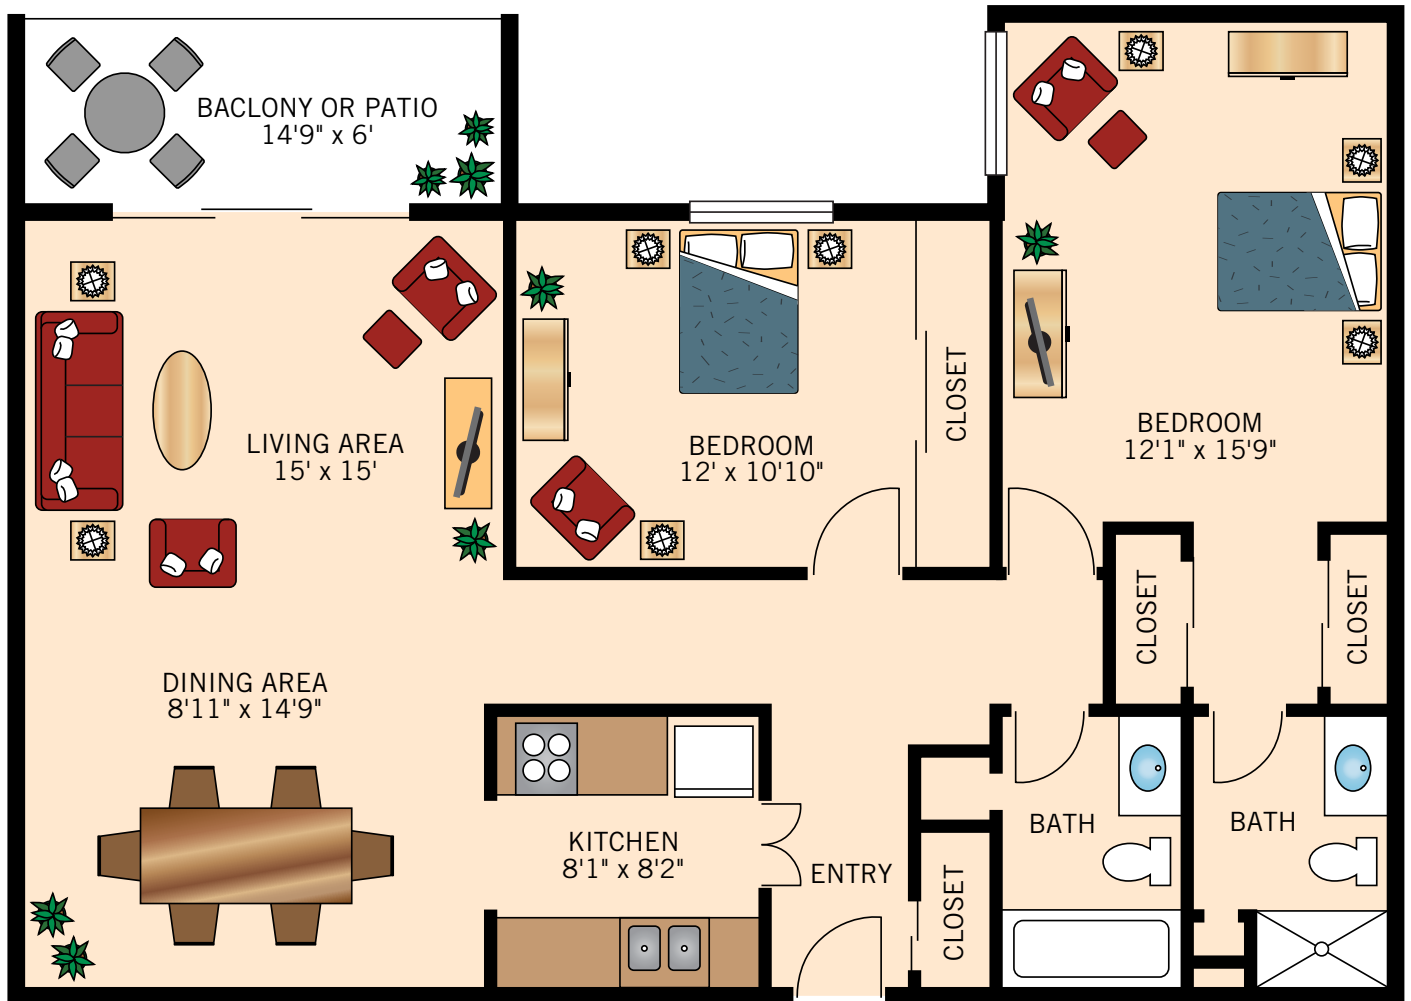

THE ARROWHEAD
ONE BEDROOM
690 Square Feet

Floor plans are not to scale and are shown for comparative purposes only.
Actual apartment floor plans may have minor variations.

THE MONTAÑA
TWO BEDROOM
940 Square Feet

Floor plans are not to scale and are shown for comparative purposes only.
Actual apartment floor plans may have minor variations.

THE SANTA ROSA
TWO BEDROOM
1,140 Square Feet

Floor plans are not to scale and are shown for comparative purposes only.
Actual apartment floor plans may have minor variations.

THE SAN JACINTO
TWO BEDROOM
1,140 Square Feet

Floor plans are not to scale and are shown for comparative purposes only.
Actual apartment floor plans may have minor variations.

THE SAN GORGONIO
TWO BEDROOM
1,140 Square Feet

Floor plans are not to scale and are shown for comparative purposes only.
Actual apartment floor plans may have minor variations.