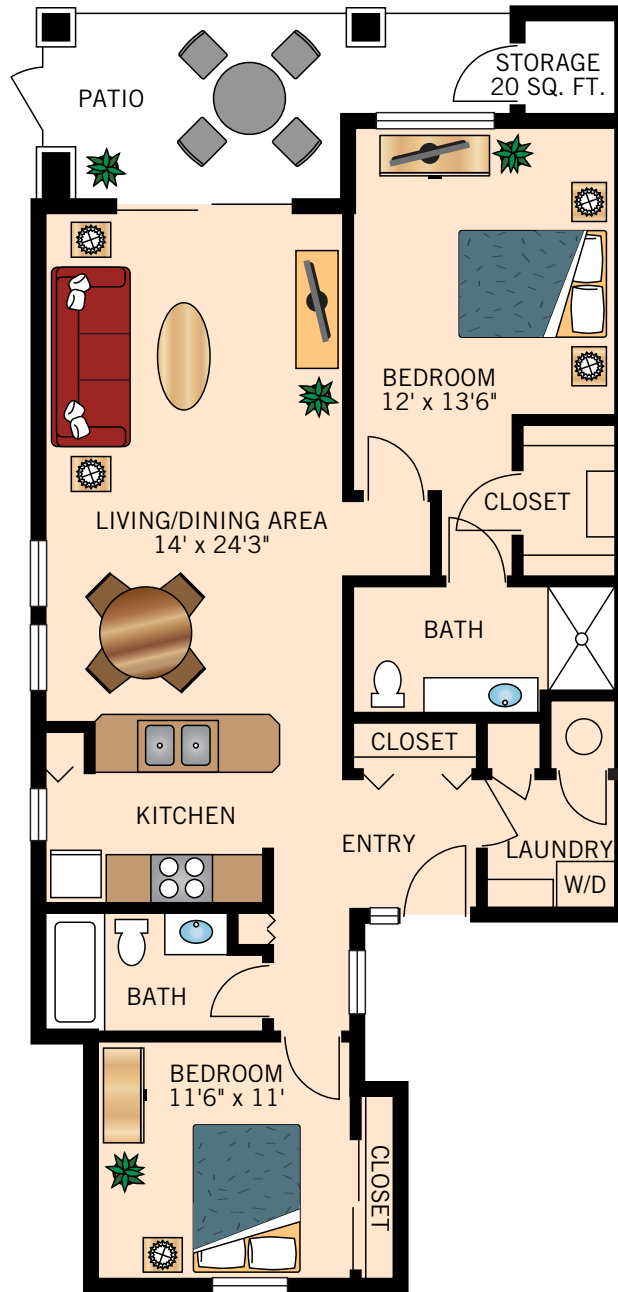

**THE VERBENA**  
**ONE BEDROOM**  
950 Square Feet

Floor plans are not to scale and are shown for comparative purposes only.  
Actual apartment floor plans may have minor variations.

**THE HIBISCUS**  
**TWO BEDROOM**  
1,200 Square Feet

Floor plans are not to scale and are shown for comparative purposes only.  
Actual apartment floor plans may have minor variations.

**THE PRIMROSE**  
**TWO BEDROOM**  
1,200 Square Feet

Floor plans are not to scale and are shown for comparative purposes only.  
Actual apartment floor plans may have minor variations.

**THE JASMINE**  
**TWO BEDROOM**  
1,200 Square Feet

Floor plans are not to scale and are shown for comparative purposes only.  
Actual apartment floor plans may have minor variations.