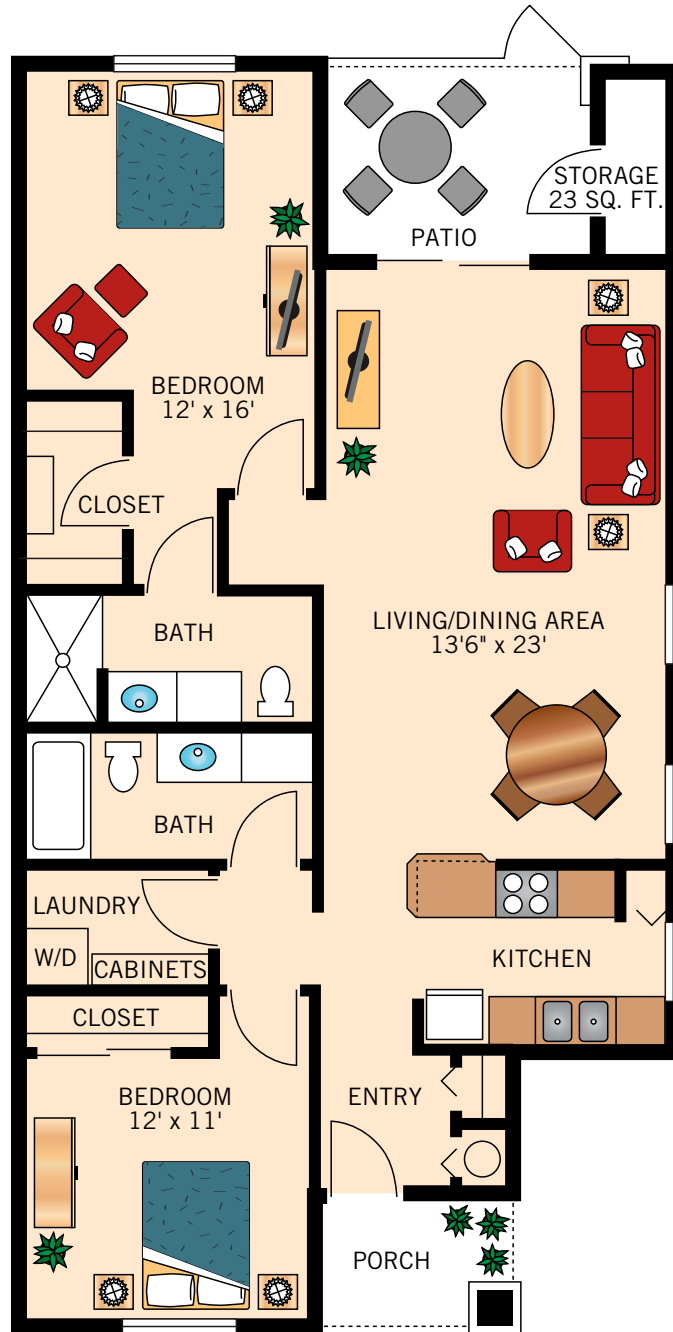

**THE VERBENA**  
**ONE BEDROOM**  
950 Square Feet

Floor plans are not to scale and are shown for comparative purposes only.  
Actual apartment floor plans may have minor variations.

**THE HIBISCUS**  
**TWO BEDROOM**  
1,200 Square Feet

Floor plans are not to scale and are shown for comparative purposes only.  
Actual apartment floor plans may have minor variations.

**THE PRIMROSE**  
**TWO BEDROOM**  
1,200 Square Feet

Floor plans are not to scale and are shown for comparative purposes only.  
Actual apartment floor plans may have minor variations.

**THE JASMINE**  
**TWO BEDROOM**  
1,200 Square Feet

Floor plans are not to scale and are shown for comparative purposes only.  
Actual apartment floor plans may have minor variations.