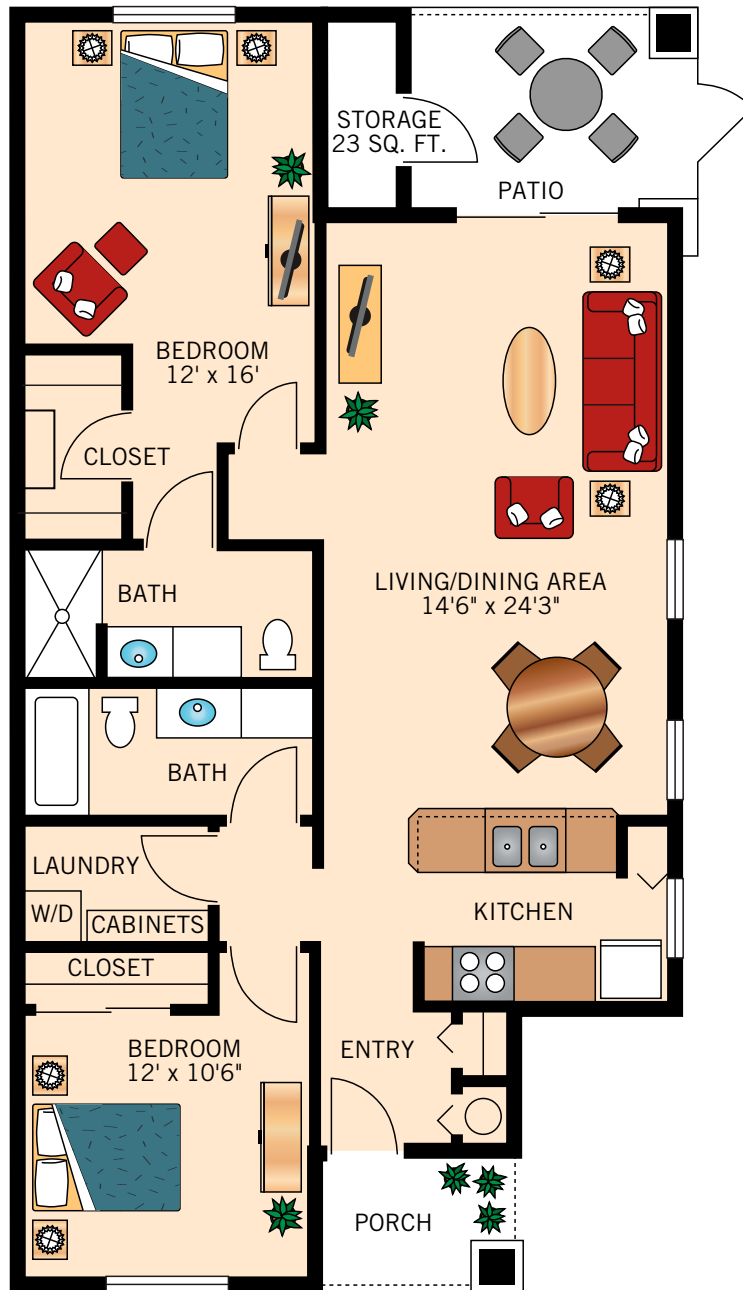

**THE VERBENA**  
**ONE BEDROOM**  
950 Square Feet

Floor plans are not to scale and are shown for comparative purposes only.  
Actual apartment floor plans may have minor variations.

**THE HIBISCUS**  
**TWO BEDROOM**  
1,200 Square Feet

Floor plans are not to scale and are shown for comparative purposes only.  
Actual apartment floor plans may have minor variations.

**THE PRIMROSE**  
**TWO BEDROOM**  
1,200 Square Feet

Floor plans are not to scale and are shown for comparative purposes only.  
Actual apartment floor plans may have minor variations.

**THE JASMINE**  
**TWO BEDROOM**  
1,200 Square Feet

Floor plans are not to scale and are shown for comparative purposes only.  
Actual apartment floor plans may have minor variations.