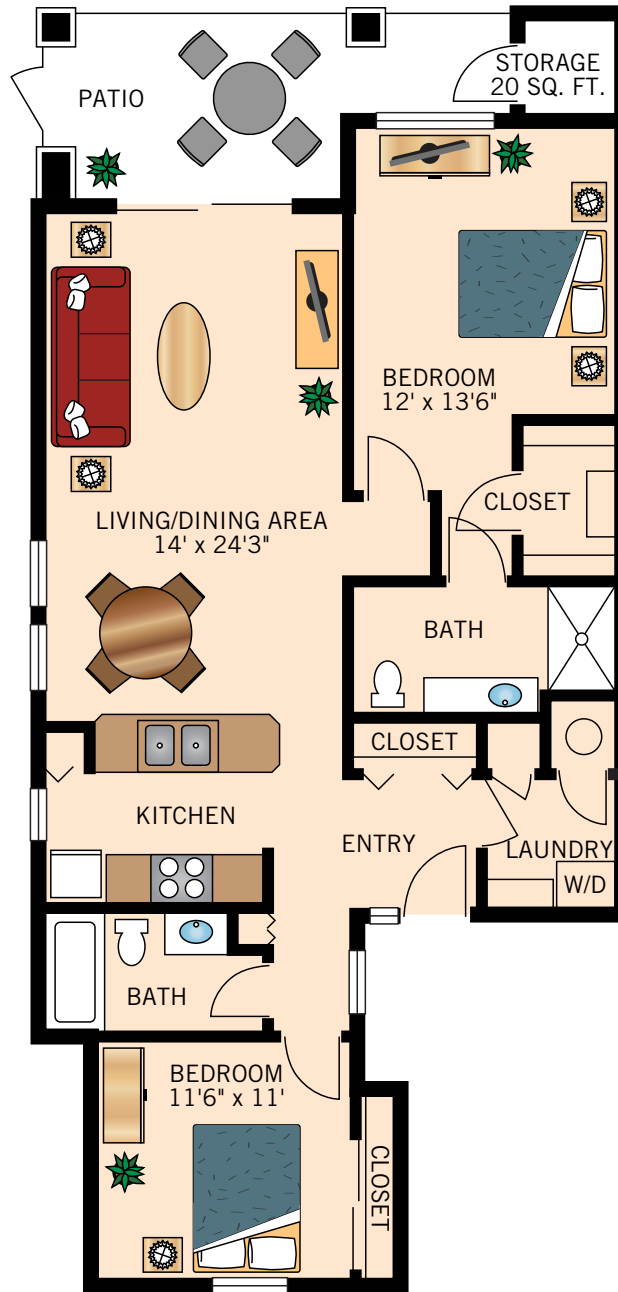

Floor plans are not to scale and are shown for comparative purposes only.
Actual apartment floor plans may have minor variations.

THE SANTA ROSA
TWO BEDROOM
1,140 Square Feet

Floor plans are not to scale and are shown for comparative purposes only.
Actual apartment floor plans may have minor variations.

THE SAN JACINTO
TWO BEDROOM
1,140 Square Feet

Floor plans are not to scale and are shown for comparative purposes only.
Actual apartment floor plans may have minor variations.

THE SAN GORGONIO
TWO BEDROOM
1,140 Square Feet

Floor plans are not to scale and are shown for comparative purposes only.
Actual apartment floor plans may have minor variations.

THE VERBENA
ONE BEDROOM
950 Square Feet

Floor plans are not to scale and are shown for comparative purposes only.
Actual apartment floor plans may have minor variations.

THE HIBISCUS
TWO BEDROOM
1,200 Square Feet

Floor plans are not to scale and are shown for comparative purposes only.
Actual apartment floor plans may have minor variations.

THE PRIMROSE
TWO BEDROOM
1,200 Square Feet