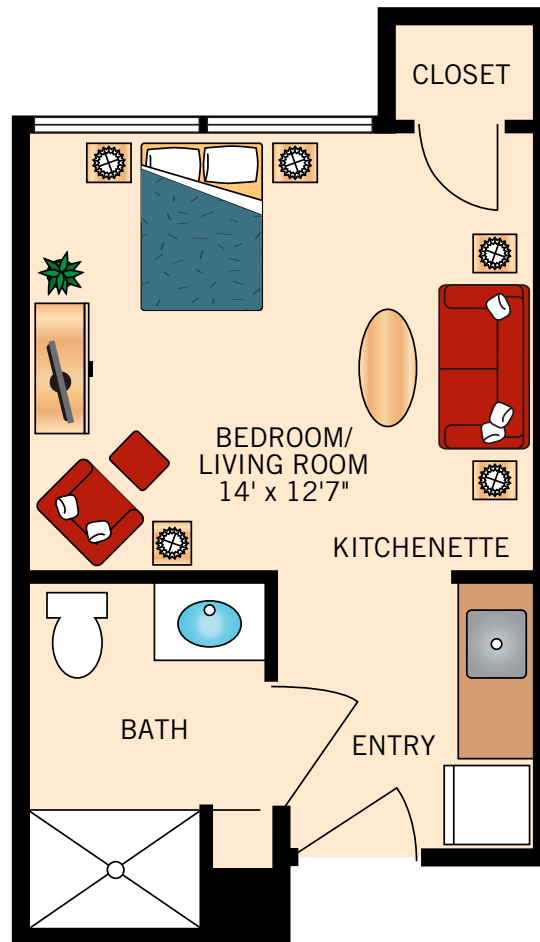

Floor plans are not to scale and are shown for comparative purposes only.
Actual apartment floor plans may have minor variations.

THE VERBENA
ONE BEDROOM
950 Square Feet

Floor plans are not to scale and are shown for comparative purposes only.
Actual apartment floor plans may have minor variations.

THE HIBISCUS
TWO BEDROOM
1,200 Square Feet

Floor plans are not to scale and are shown for comparative purposes only.
Actual apartment floor plans may have minor variations.

THE PRIMROSE
TWO BEDROOM
1,200 Square Feet

Floor plans are not to scale and are shown for comparative purposes only.
Actual apartment floor plans may have minor variations.

THE JASMINE
TWO BEDROOM
1,200 Square Feet

Floor plans are not to scale and are shown for comparative purposes only.
Actual apartment floor plans may have minor variations.

THE QUAIL COVE
STUDIO
227 Square Feet

Floor plans are not to scale and are shown for comparative purposes only.
Actual apartment floor plans may have minor variations.

**ROADRUNNER
STUDIO**
300 Square Feet