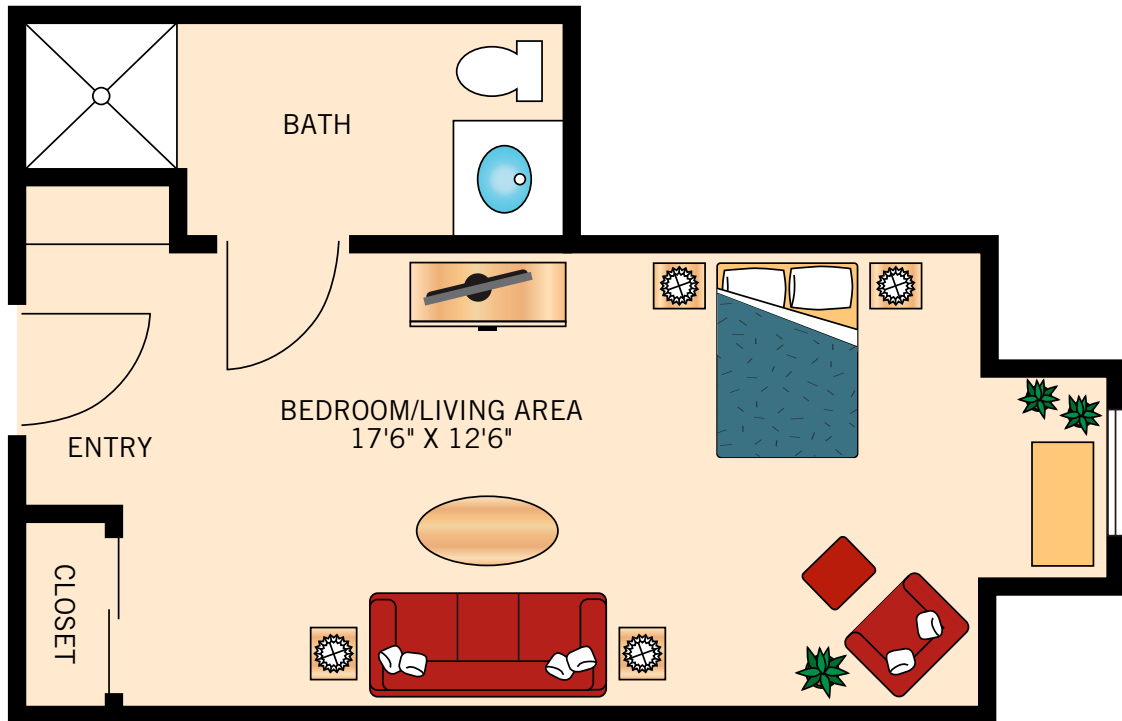

THE HIBISCUS
TWO BEDROOM
1,200 Square Feet

Floor plans are not to scale and are shown for comparative purposes only.
Actual apartment floor plans may have minor variations.

THE PRIMROSE
TWO BEDROOM
1,200 Square Feet

Floor plans are not to scale and are shown for comparative purposes only.
Actual apartment floor plans may have minor variations.

THE JASMINE
TWO BEDROOM
1,200 Square Feet

Floor plans are not to scale and are shown for comparative purposes only.
Actual apartment floor plans may have minor variations.

THE QUAIL COVE
STUDIO
227 Square Feet

Floor plans are not to scale and are shown for comparative purposes only.
Actual apartment floor plans may have minor variations.

**ROADRUNNER
STUDIO**
300 Square Feet

Floor plans are not to scale and are shown for comparative purposes only.
Actual apartment floor plans may have minor variations.

THE HUMMINGBIRD
ONE BEDROOM
575 Square Feet

Floor plans are not to scale and are shown for comparative purposes only.
Actual apartment floor plans may have minor variations.