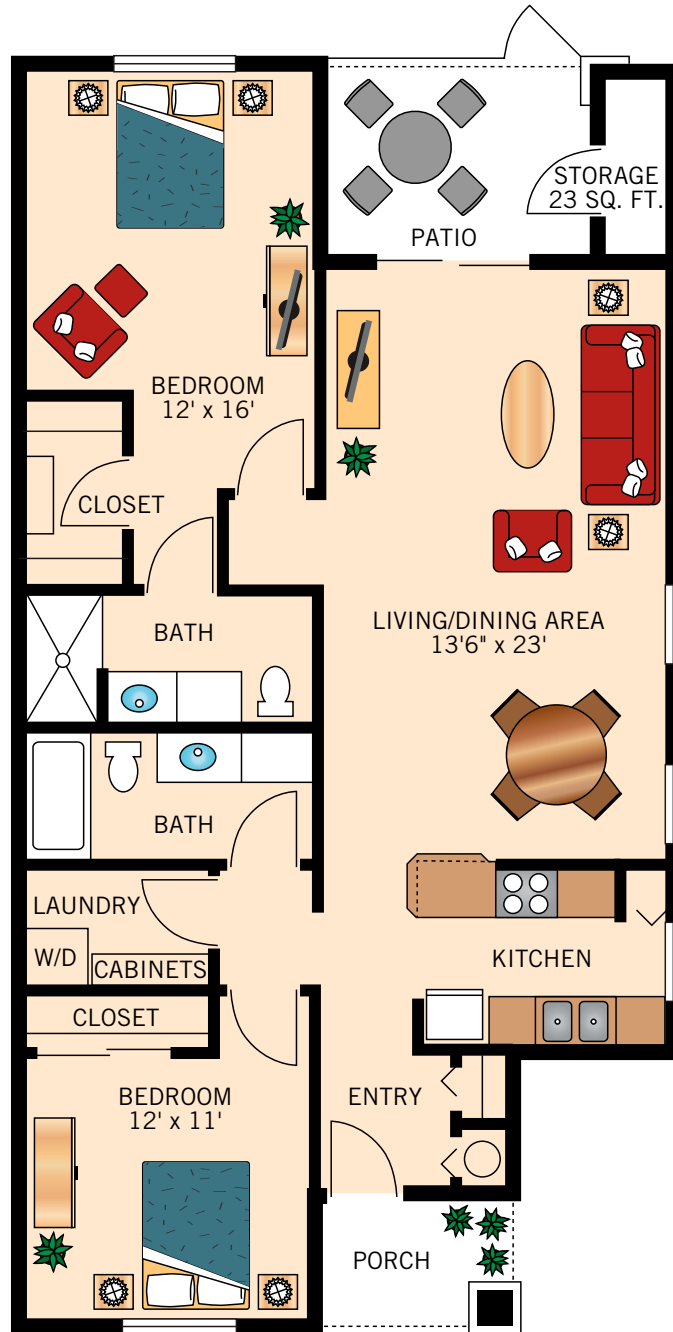

Floor plans are not to scale and are shown for comparative purposes only.
Actual apartment floor plans may have minor variations.

THE SANTA ROSA
TWO BEDROOM
1,140 Square Feet

Floor plans are not to scale and are shown for comparative purposes only.
Actual apartment floor plans may have minor variations.

THE SAN JACINTO
TWO BEDROOM
1,140 Square Feet

Floor plans are not to scale and are shown for comparative purposes only.
Actual apartment floor plans may have minor variations.

THE SAN GORGONIO
TWO BEDROOM
1,140 Square Feet

Floor plans are not to scale and are shown for comparative purposes only.
Actual apartment floor plans may have minor variations.

THE VERBENA
ONE BEDROOM
950 Square Feet

Floor plans are not to scale and are shown for comparative purposes only.
Actual apartment floor plans may have minor variations.

THE HIBISCUS
TWO BEDROOM
1,200 Square Feet

Floor plans are not to scale and are shown for comparative purposes only.
Actual apartment floor plans may have minor variations.

THE PRIMROSE
TWO BEDROOM
1,200 Square Feet