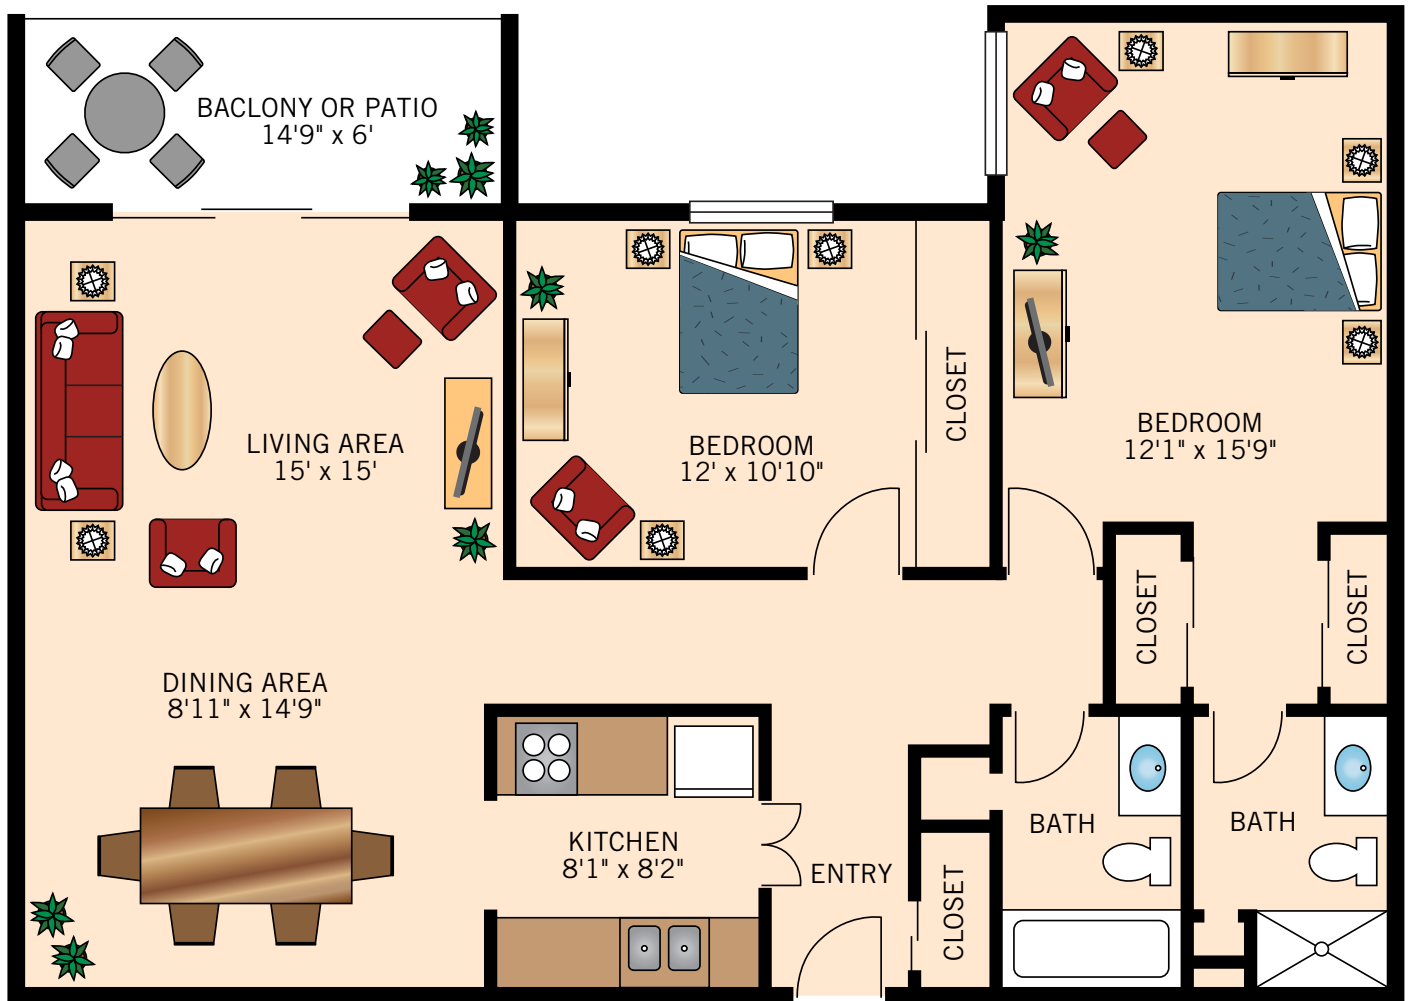

THE ARROWHEAD
ONE BEDROOM
690 Square Feet

Floor plans are not to scale and are shown for comparative purposes only.
Actual apartment floor plans may have minor variations.

THE MONTAÑA
TWO BEDROOM
940 Square Feet

Floor plans are not to scale and are shown for comparative purposes only.
Actual apartment floor plans may have minor variations.

THE SANTA ROSA
TWO BEDROOM
1,140 Square Feet

Floor plans are not to scale and are shown for comparative purposes only.
Actual apartment floor plans may have minor variations.

THE SAN JACINTO
TWO BEDROOM
1,140 Square Feet

Floor plans are not to scale and are shown for comparative purposes only.
Actual apartment floor plans may have minor variations.

THE SAN GORGONIO
TWO BEDROOM
1,140 Square Feet

Floor plans are not to scale and are shown for comparative purposes only.
Actual apartment floor plans may have minor variations.

THE VERBENA
ONE BEDROOM
950 Square Feet

Floor plans are not to scale and are shown for comparative purposes only.
Actual apartment floor plans may have minor variations.