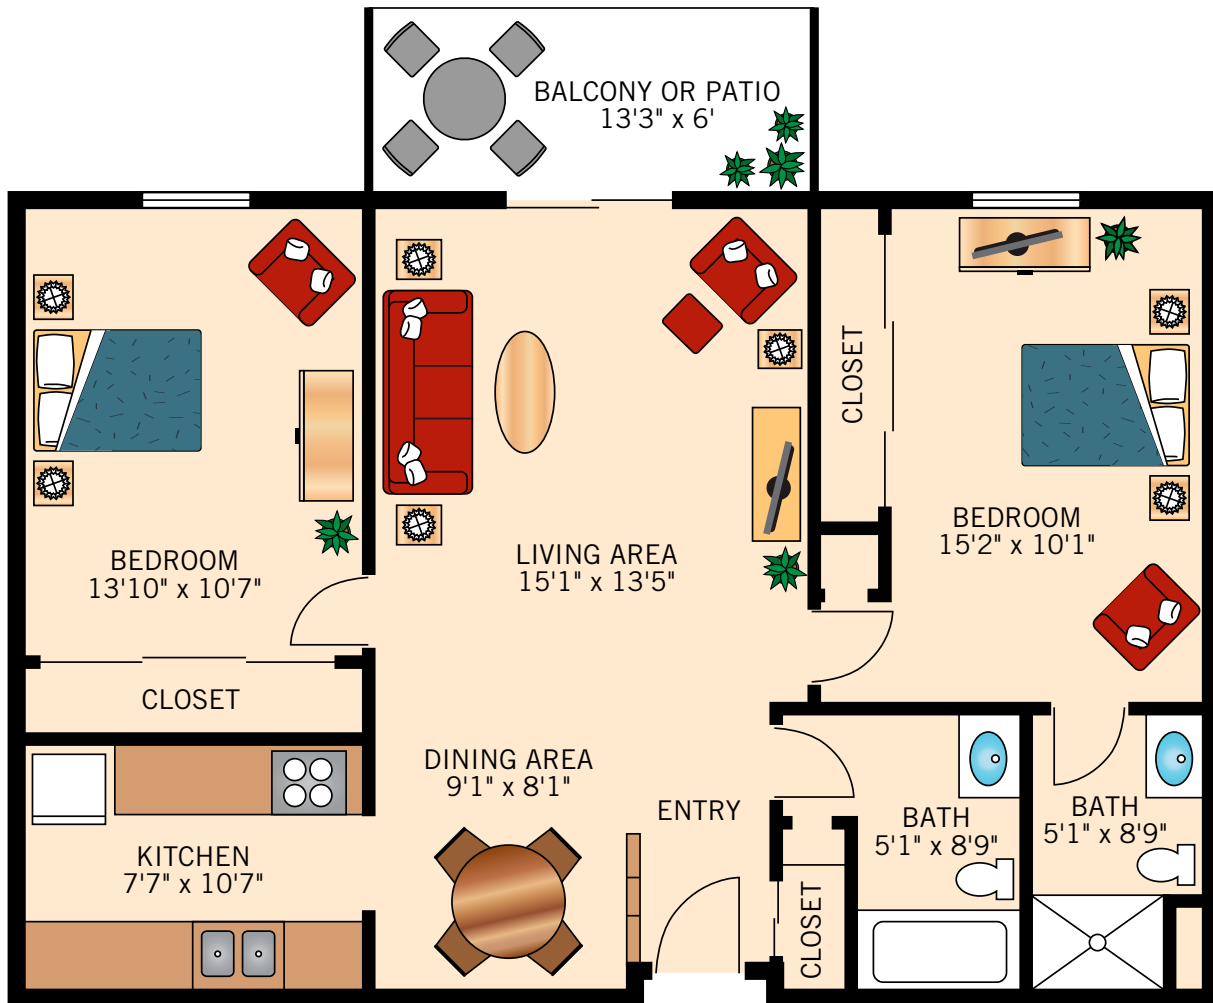

THE ARROWHEAD
ONE BEDROOM
690 Square Feet

Floor plans are not to scale and are shown for comparative purposes only.
Actual apartment floor plans may have minor variations.

THE MONTAÑA
TWO BEDROOM
940 Square Feet

Floor plans are not to scale and are shown for comparative purposes only.
Actual apartment floor plans may have minor variations.

THE SANTA ROSA
TWO BEDROOM
1,140 Square Feet

Floor plans are not to scale and are shown for comparative purposes only.
Actual apartment floor plans may have minor variations.

THE SAN JACINTO
TWO BEDROOM
1,140 Square Feet

Floor plans are not to scale and are shown for comparative purposes only.
Actual apartment floor plans may have minor variations.

THE SAN GORGONIO
TWO BEDROOM
1,140 Square Feet

Floor plans are not to scale and are shown for comparative purposes only.
Actual apartment floor plans may have minor variations.

THE VERBENA
ONE BEDROOM
950 Square Feet

Floor plans are not to scale and are shown for comparative purposes only.
Actual apartment floor plans may have minor variations.