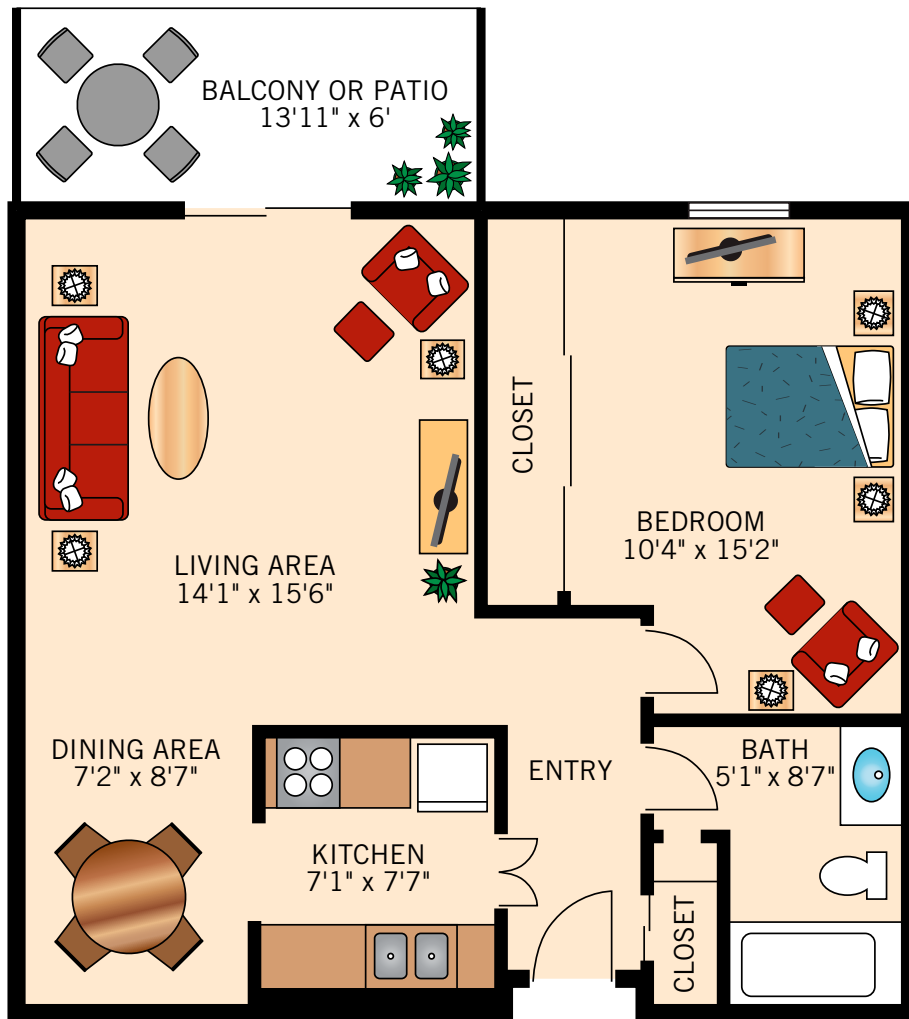

THE ARROWHEAD
ONE BEDROOM
690 Square Feet

Floor plans are not to scale and are shown for comparative purposes only.
Actual apartment floor plans may have minor variations.

THE MONTAÑA
TWO BEDROOM
940 Square Feet

Floor plans are not to scale and are shown for comparative purposes only.
Actual apartment floor plans may have minor variations.

THE SANTA ROSA
TWO BEDROOM
1,140 Square Feet

Floor plans are not to scale and are shown for comparative purposes only.
Actual apartment floor plans may have minor variations.

THE SAN JACINTO
TWO BEDROOM
1,140 Square Feet

Floor plans are not to scale and are shown for comparative purposes only.
Actual apartment floor plans may have minor variations.

THE SAN GORGONIO
TWO BEDROOM
1,140 Square Feet

Floor plans are not to scale and are shown for comparative purposes only.
Actual apartment floor plans may have minor variations.

THE VERBENA
ONE BEDROOM
950 Square Feet

Floor plans are not to scale and are shown for comparative purposes only.
Actual apartment floor plans may have minor variations.