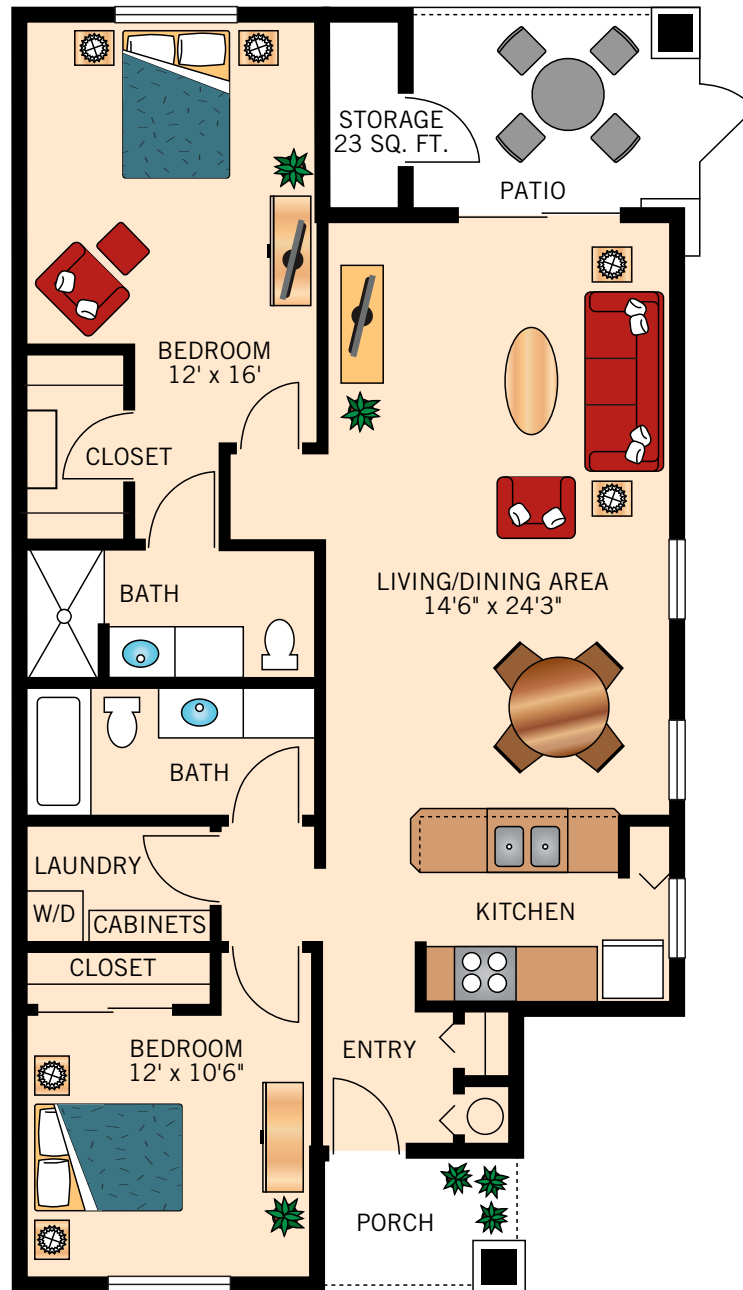

Floor plans are not to scale and are shown for comparative purposes only.
Actual apartment floor plans may have minor variations.

THE VERBENA
ONE BEDROOM
950 Square Feet

Floor plans are not to scale and are shown for comparative purposes only.
Actual apartment floor plans may have minor variations.

THE HIBISCUS
TWO BEDROOM
1,200 Square Feet

Floor plans are not to scale and are shown for comparative purposes only.
Actual apartment floor plans may have minor variations.

THE PRIMROSE
TWO BEDROOM
1,200 Square Feet

Floor plans are not to scale and are shown for comparative purposes only.
Actual apartment floor plans may have minor variations.

THE JASMINE
TWO BEDROOM
1,200 Square Feet

Floor plans are not to scale and are shown for comparative purposes only.
Actual apartment floor plans may have minor variations.

THE QUAIL COVE
STUDIO
227 Square Feet

Floor plans are not to scale and are shown for comparative purposes only.
Actual apartment floor plans may have minor variations.

**ROADRUNNER
STUDIO**
300 Square Feet