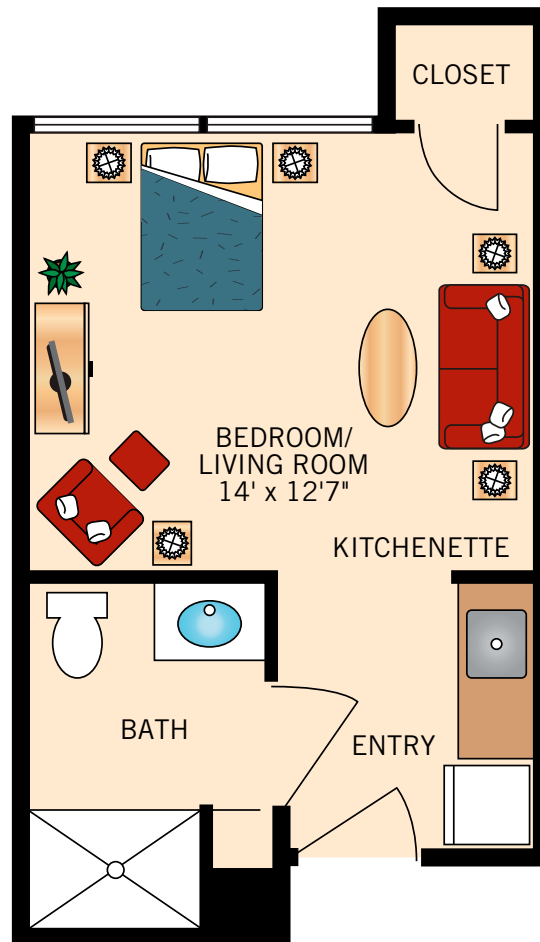

THE QUAIL COVE
STUDIO
227 Square Feet

Floor plans are not to scale and are shown for comparative purposes only.
Actual apartment floor plans may have minor variations.

ROADRUNNER
STUDIO
300 Square Feet

Floor plans are not to scale and are shown for comparative purposes only.
Actual apartment floor plans may have minor variations.

THE HUMMINGBIRD
ONE BEDROOM
575 Square Feet

Floor plans are not to scale and are shown for comparative purposes only.
Actual apartment floor plans may have minor variations.