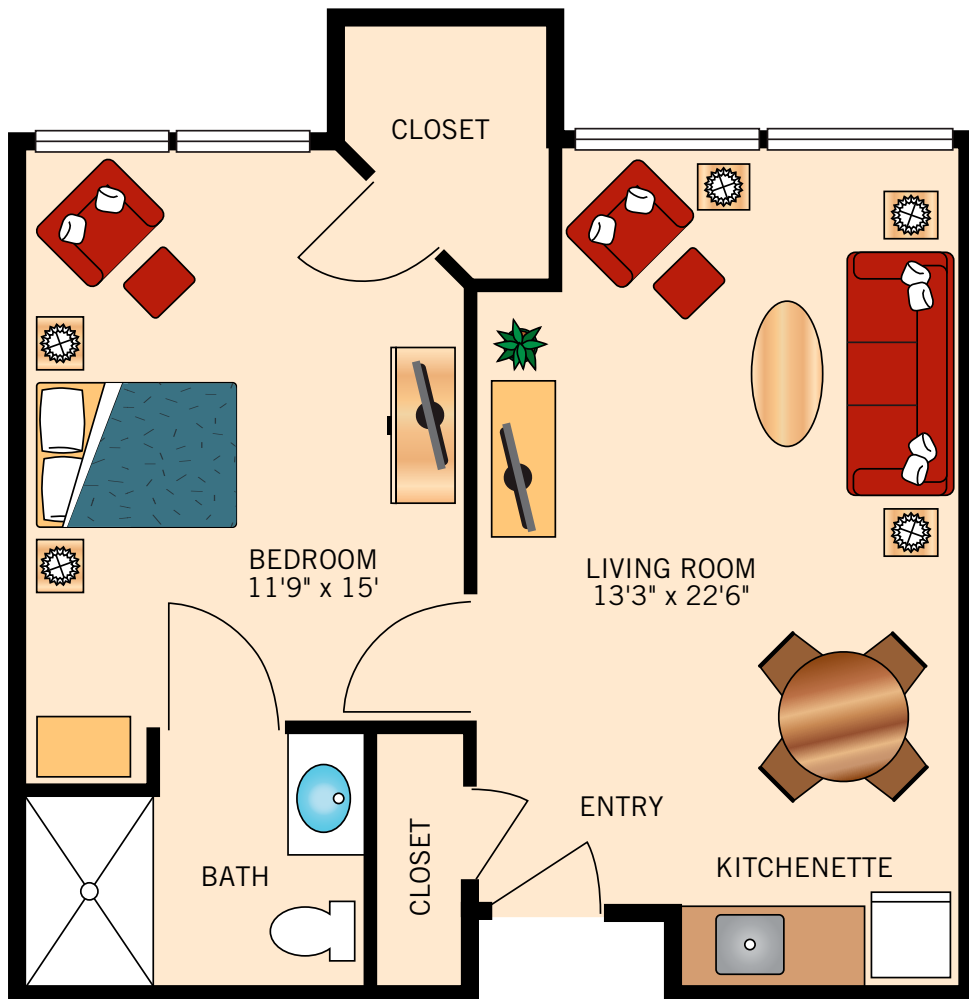

THE QUAIL COVE
STUDIO
227 Square Feet

Floor plans are not to scale and are shown for comparative purposes only.
Actual apartment floor plans may have minor variations.

ROADRUNNER
STUDIO
300 Square Feet

Floor plans are not to scale and are shown for comparative purposes only.
Actual apartment floor plans may have minor variations.

THE HUMMINGBIRD
ONE BEDROOM
575 Square Feet

Floor plans are not to scale and are shown for comparative purposes only.
Actual apartment floor plans may have minor variations.