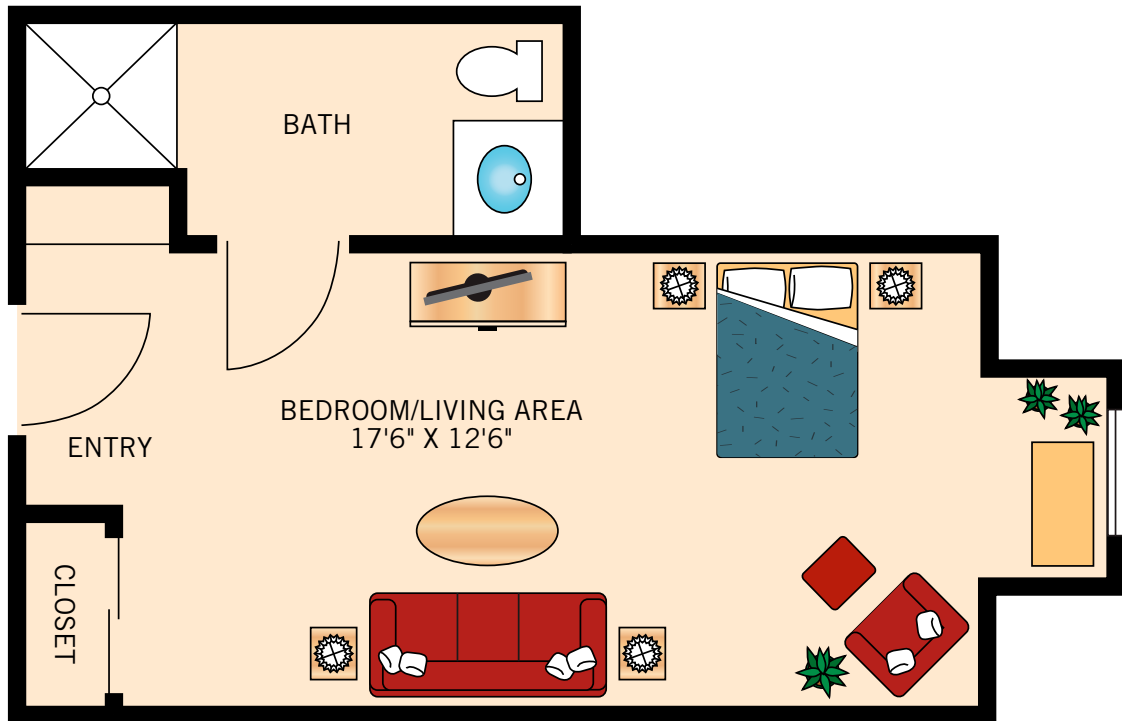

THE QUAIL COVE
STUDIO
227 Square Feet

Floor plans are not to scale and are shown for comparative purposes only.
Actual apartment floor plans may have minor variations.

ROADRUNNER
STUDIO
300 Square Feet

Floor plans are not to scale and are shown for comparative purposes only.
Actual apartment floor plans may have minor variations.

THE HUMMINGBIRD
ONE BEDROOM
575 Square Feet

Floor plans are not to scale and are shown for comparative purposes only.
Actual apartment floor plans may have minor variations.